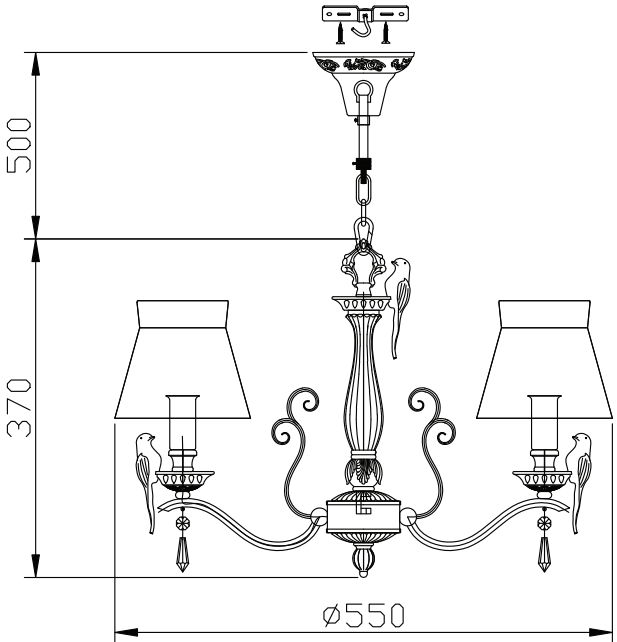

Instruction

Collection: Elegant
Series: Bird
Model: ARM013-03-W
Suspended

– Suspended

3 x E14 (40w)

MAYTONI
DECORATIVE LIGHTING

www.maytoni.de