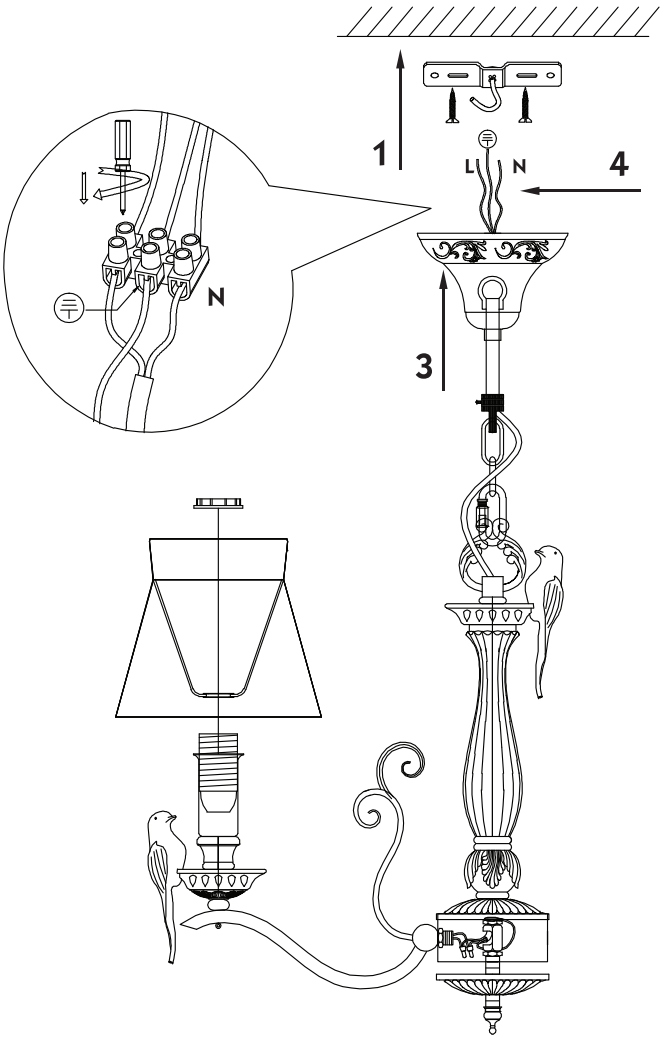

Instruction

Collection: Elegant
Series: Bird
Model: ARM013-03-W
Suspended

– Suspended

3 x E14 (40w)

MAYTONI
DECORATIVE LIGHTING

www.maytoni.de