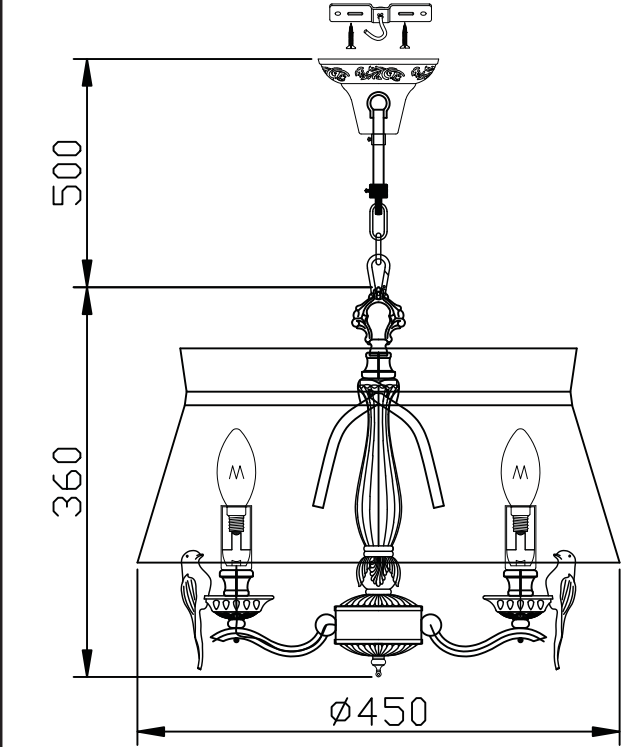

Instruction

Collection: Elegant
Series: Bird
Model: ARM013-33-W
Suspended

3 x E14 (40w)

MAYTONI
DECORATIVE LIGHTING

www.maytoni.de