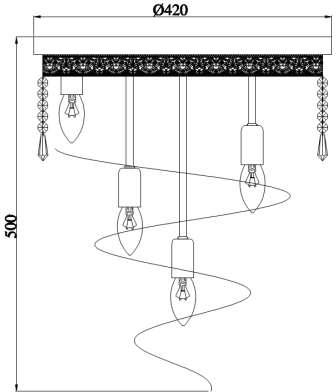

Instruction

Collection: DIAMANT CRYSTAL
Series: CASCADE
Model: DIA522-CL-07-G
Ceiling

A1-A38=38pcs
B=68pcs

- Ceiling

7 x E14 (60W)

MAYTONI
DECORATIVE LIGHTING

www.maytoni.de