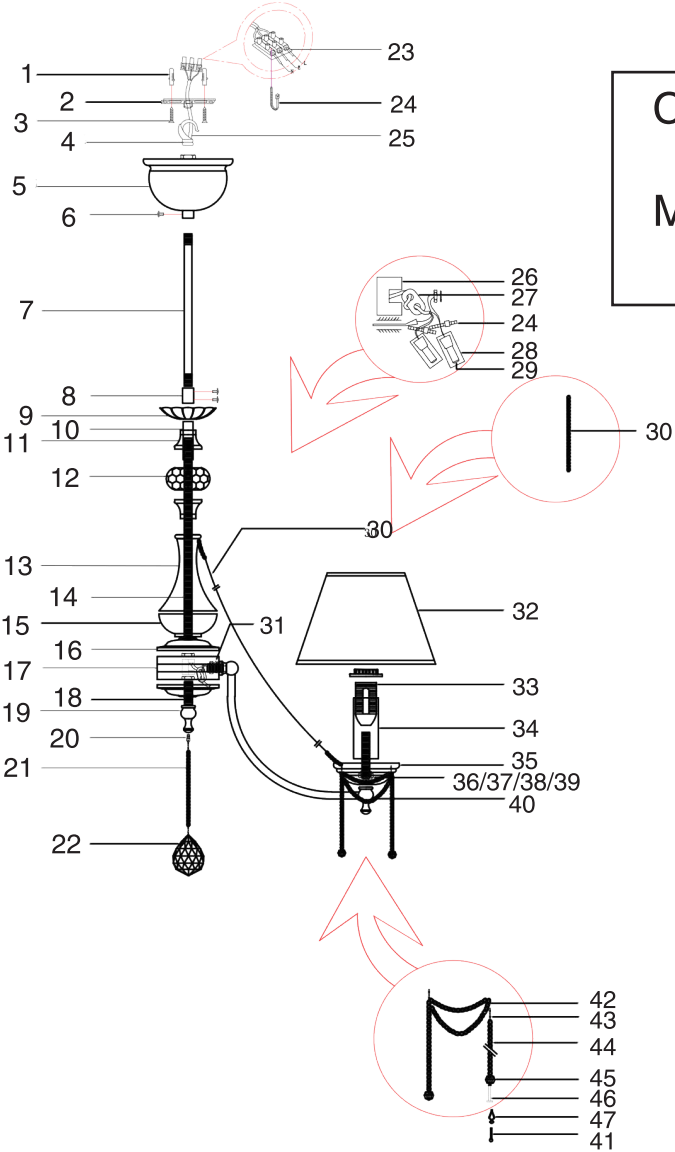

Instruction

Collection: Royal Classic
 Series: Chester
 Model: RC0100-PL-05-R
 Suspended

 5 x E14 (60w)

MAYTONI
 DECORATIVE LIGHTING
www.maytoni.de