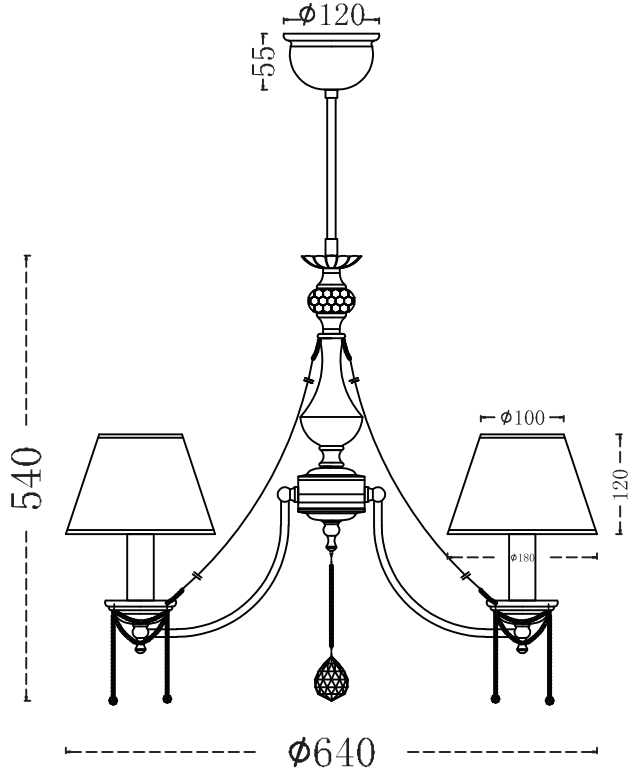

Instruction

Collection: Royal Classic
 Series: Chester
 Model: RC0100-PL-05-R
 Suspended

 5 x E14 (60w)

MAYTONI
 DECORATIVE LIGHTING
www.maytoni.de