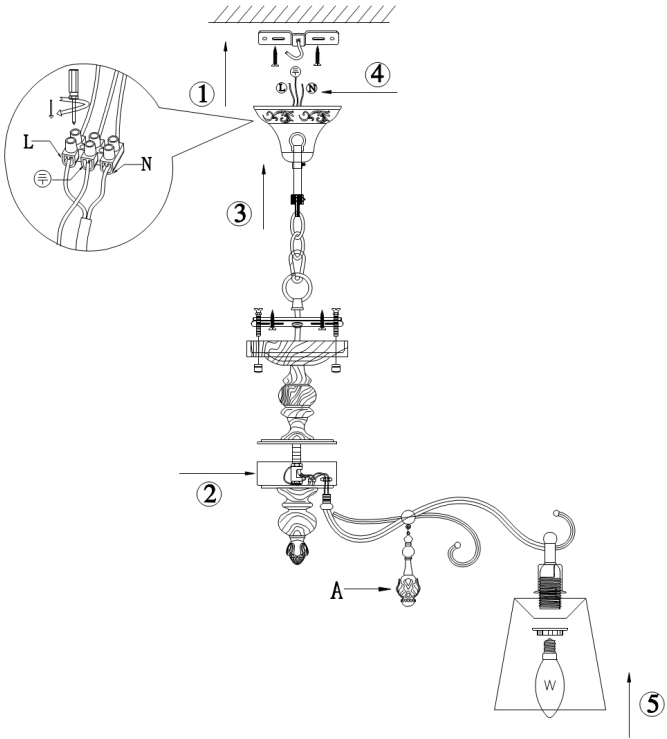

Instruction

Collection: HOUSE
Series: CIPRESSO
Model: H034-PL-08-R
Ceiling

A=8

8 x E14 (40W)

MAYTONI
DECORATIVE LIGHTING
www.maytoni.de