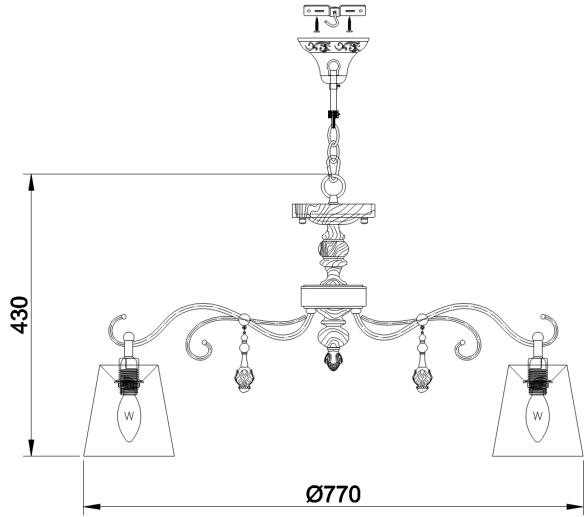

Instruction

Collection: HOUSE
Series: CIPRESSO
Model: H034-PL-08-R
Ceiling

A=8

8 x E14 (40W)

MAYTONI
DECORATIVE LIGHTING
www.maytoni.de