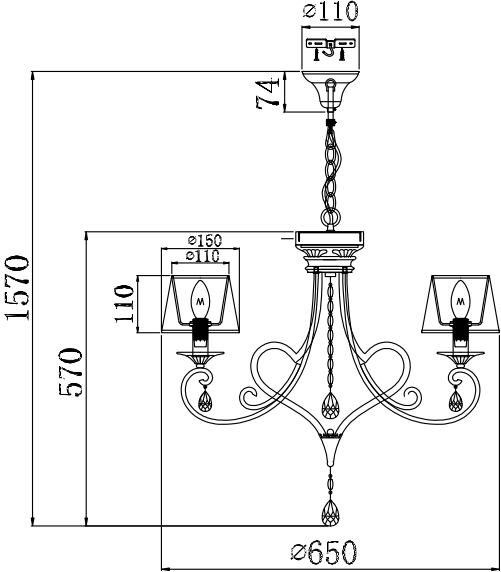

Instruction

Collection: Elegant
 Series: Enna
 Model: ARM548-05-WG
 Suspended

A=1
 B=5
 C=1

 5 x E14 (40w)

MAYTONI
 DECORATIVE LIGHTING

www.maytoni.de