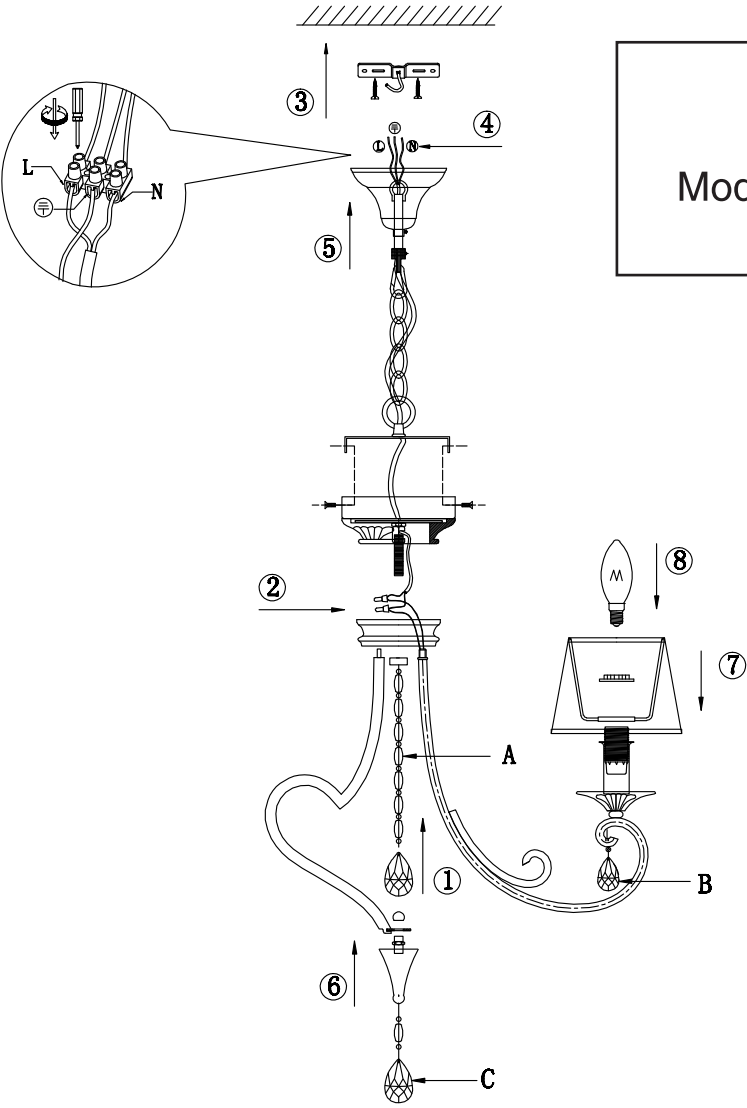

Instruction

Collection: Elegant
 Series: Enna
 Model: ARM548-05-WG
 Suspended

A=1
 B=5
 C=1

 5 x E14 (40w)

MAYTONI
 DECORATIVE LIGHTING

www.maytoni.de