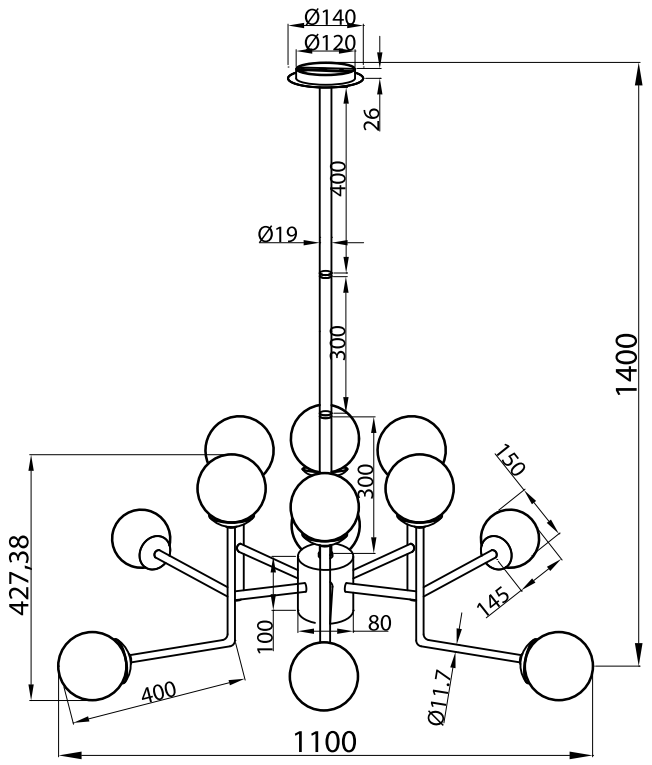

# Instruction

Collection: Modern  
Series: Erich  
Model: MOD221-PL-12-G  
Suspended

- Suspended

12 x E14 (40w)

**MAYTONI**  
DECORATIVE LIGHTING

[www.maytoni.de](http://www.maytoni.de)