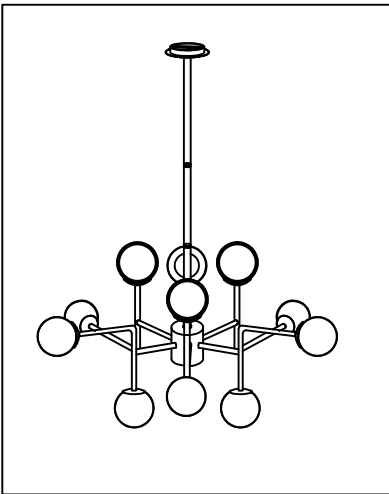

# Instruction

Collection: Modern  
Series: Erich  
Model: MOD221-PL-12-G  
Suspended

- Suspended

12 x E14 (40w)

**MAYTONI**  
DECORATIVE LIGHTING

[www.maytoni.de](http://www.maytoni.de)