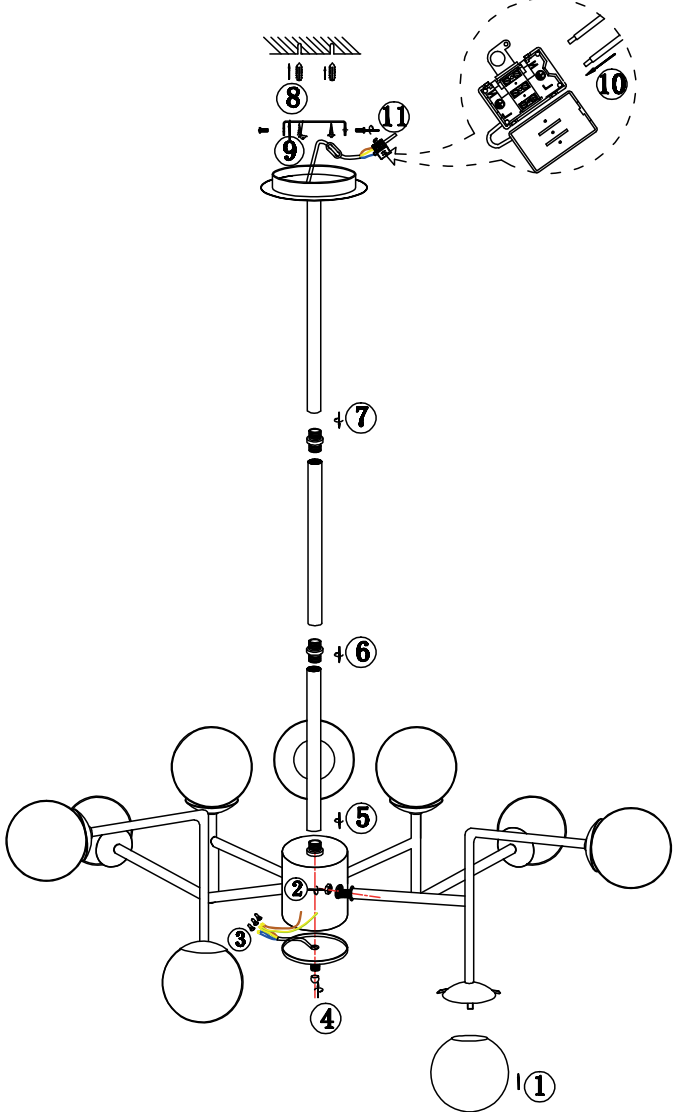

# Instruction

Collection: Modern  
Series: Erich  
Model: MOD221-PL-12-G  
Suspended

- Suspended

12 x E14 (40w)

**MAYTONI**  
DECORATIVE LIGHTING

[www.maytoni.de](http://www.maytoni.de)