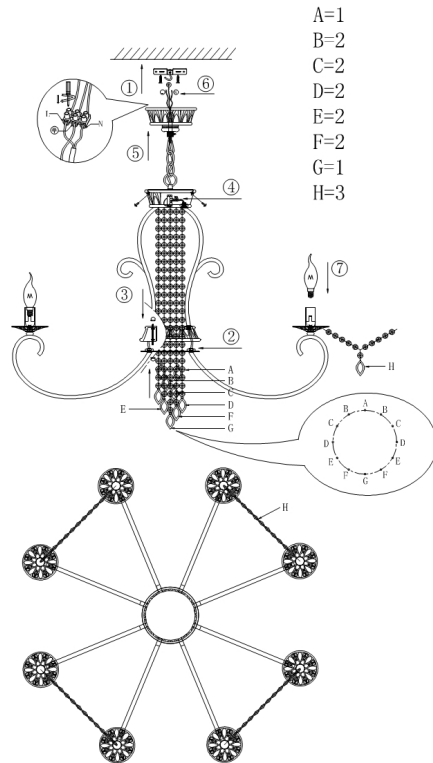

Instruction

Collection: DIAMANT CRYSTAL

Series: ERTE

Model: DIA284-08-N

Ceiling

- Ceiling

8 x E14 (60W)

MAYTONI
DECORATIVE LIGHTING