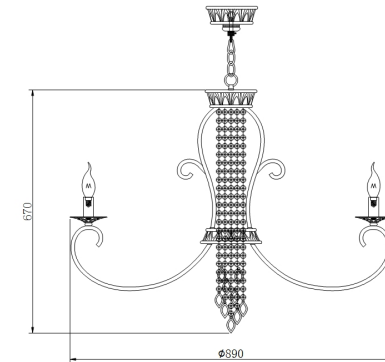

Instruction

Collection: DIAMANT CRYSTAL

Series: ERTE

Model: DIA284-08-N

Ceiling

- Ceiling

8 x E14 (60W)

MAYTONI
DECORATIVE LIGHTING