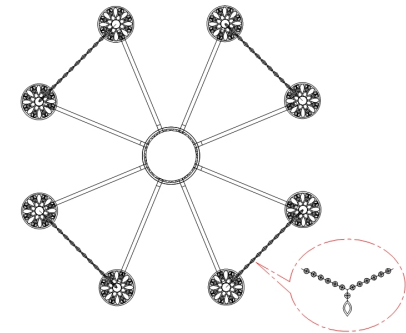

Instruction

Collection: DIAMANT CRYSTAL

Series: ERTE

Model: DIA284-08-N

Ceiling

- Ceiling

8 x E14 (60W)

MAYTONI
DECORATIVE LIGHTING