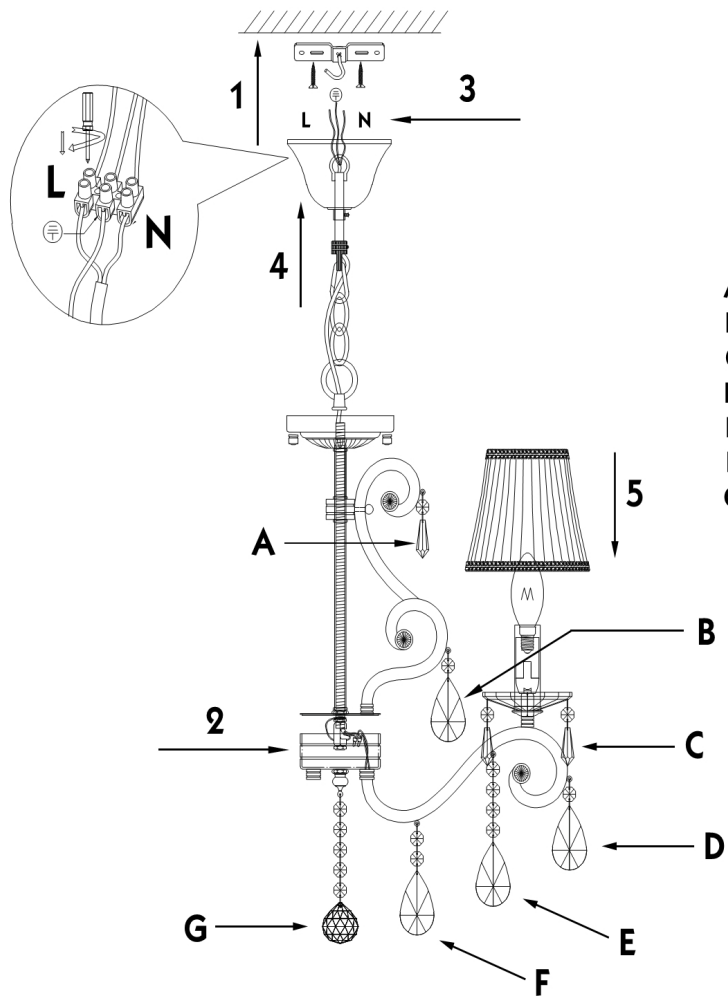

Instruction

Collection: ROYAL CLASSIC

Series: ESTELLE

Model: RC116-PL-05-R

Ceiling

- A = 5
- B = 5
- C = 20
- D = 5
- E = 5
- F = 5
- G = 1

- Ceiling

5 x E14 (40W)