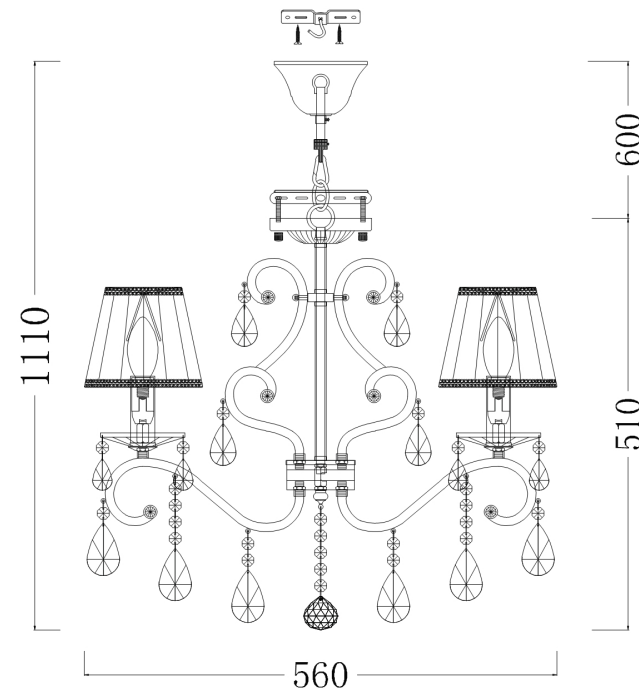

Instruction

Collection: ROYAL CLASSIC

Series: ESTELLE

Model: RC116-PL-05-R

Ceiling

- A = 5
- B = 5
- C = 20
- D = 5
- E = 5
- F = 5
- G = 1

- Ceiling

5 x E14 (40W)