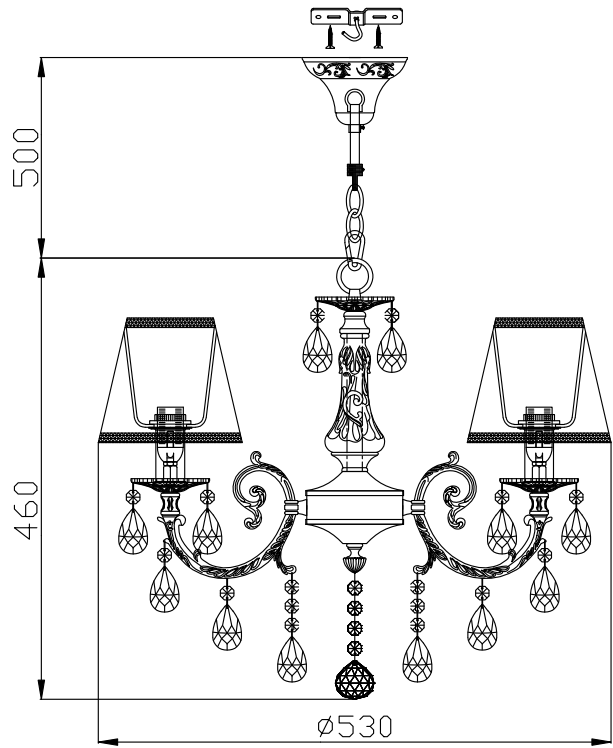

Instruction

Collection: Elegant
Series: Filomena
Model: ARM390-05-W
Suspended

A = 24
B = 5
C = 5
D = 5
E = 1

5 x E14 (40w)

– Suspended

MAYTONI
DECORATIVE LIGHTING

www.maytoni.de