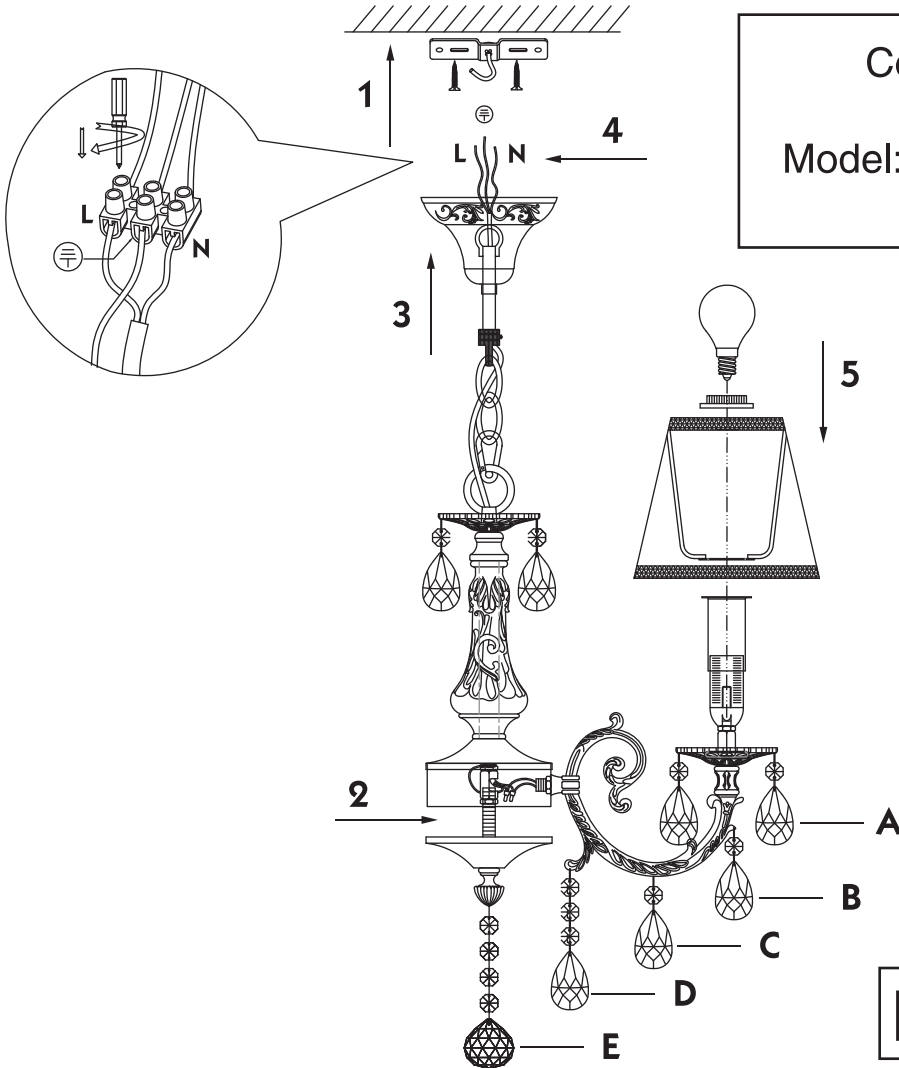

Instruction

Collection: Elegant
Series: Filomena
Model: ARM390-05-W
Suspended

A = 24
B = 5
C = 5
D = 5
E = 1

5 x E14 (40w)

– Suspended

MAYTONI
DECORATIVE LIGHTING

www.maytoni.de