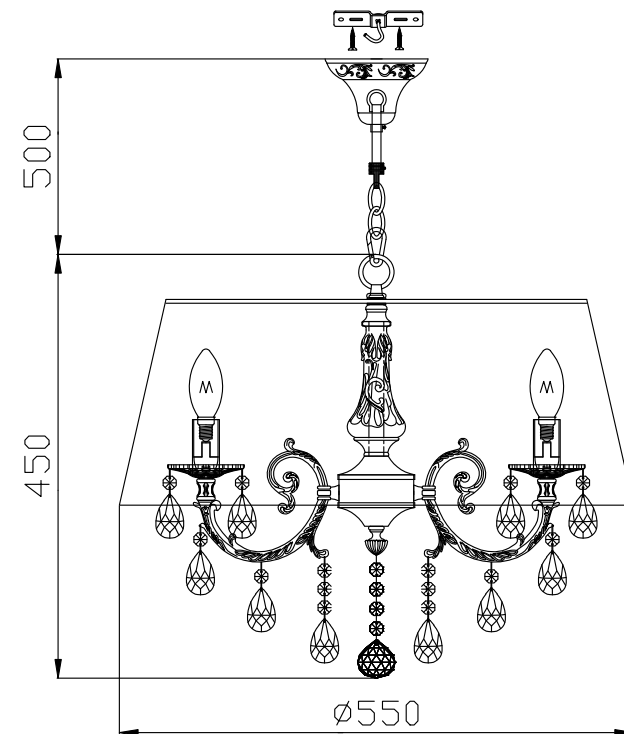

# Instruction

Collection: Elegant  
Series: Filomena  
Model: ARM390-33-W  
Ceiling

A = 12  
B = 3  
C = 3  
D = 3  
E = 1

3 x E14 (40w)

**MAYTONI**  
DECORATIVE LIGHTING

[www.maytoni.de](http://www.maytoni.de)