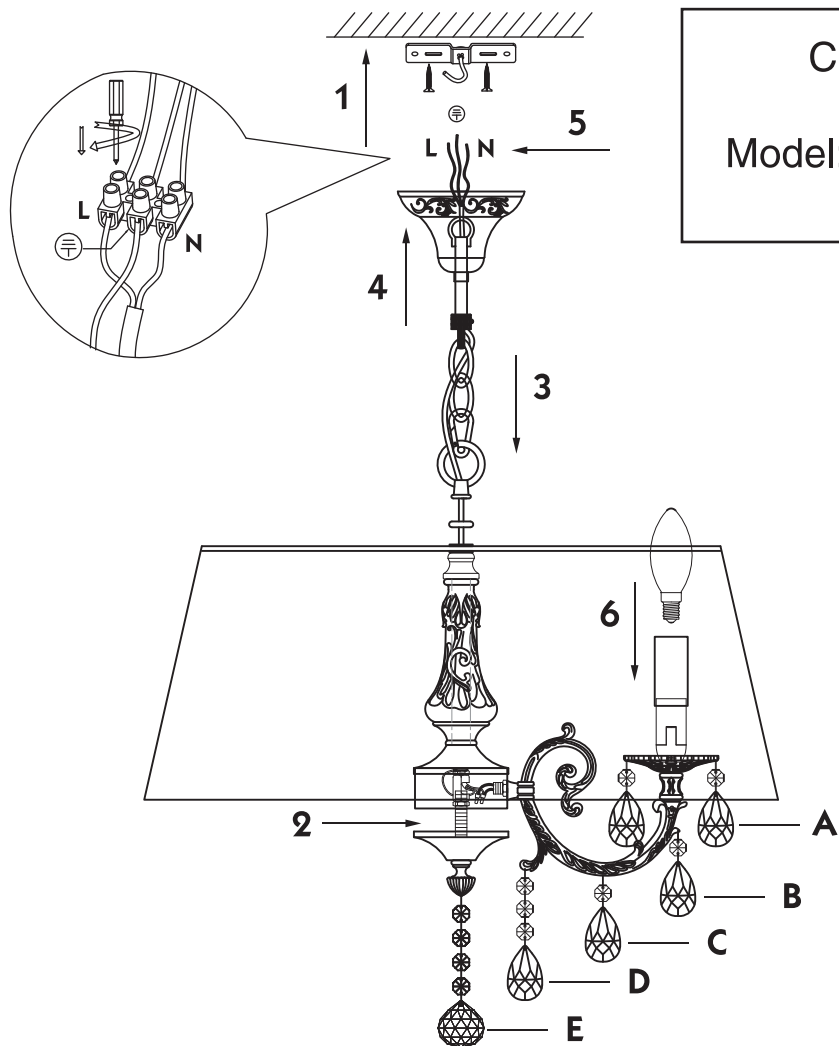

# Instruction

Collection: Elegant  
Series: Filomena  
Model: ARM390-33-W  
Ceiling

A = 12  
B = 3  
C = 3  
D = 3  
E = 1

3 x E14 (40w)

**MAYTONI**  
DECORATIVE LIGHTING

[www.maytoni.de](http://www.maytoni.de)