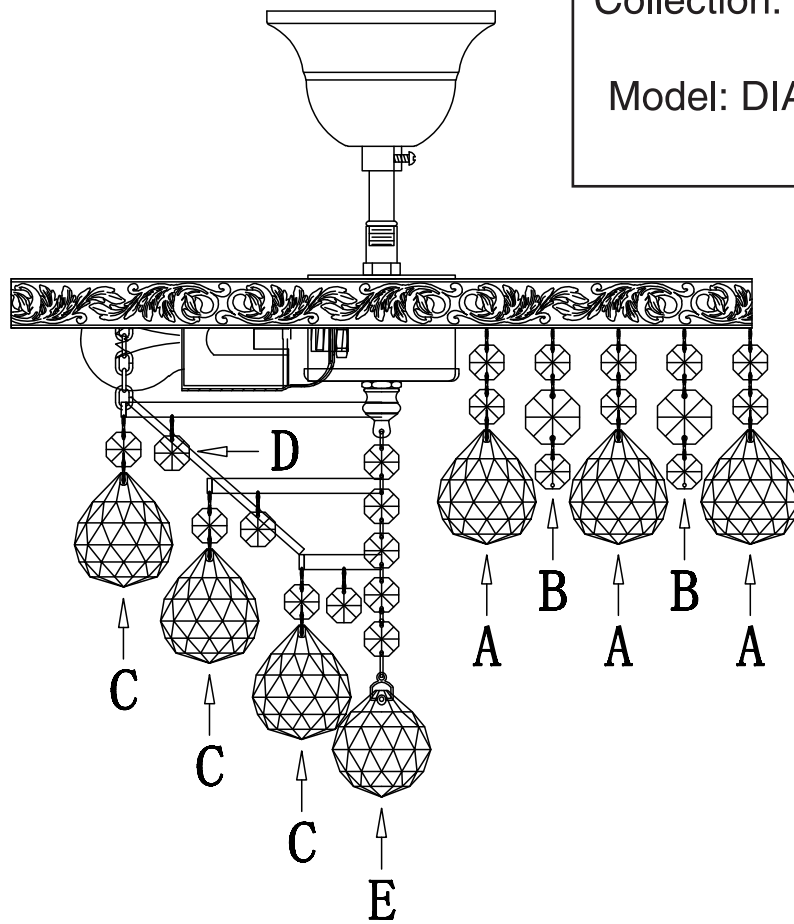

# Instruction

Collection: Diamant crystal  
Series: Gala  
Model: DIA783-CL-04-N  
Suspended

– Suspended

4 x E27 (60w)

**MAYTONI**  
DECORATIVE LIGHTING

[www.maytoni.de](http://www.maytoni.de)