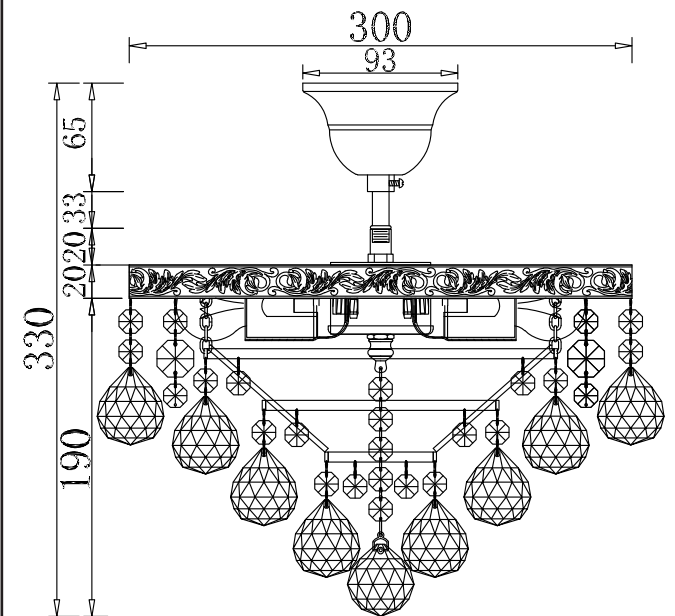

# Instruction

Collection: Diamant crystal  
Series: Gala  
Model: DIA783-CL-04-N  
Suspended

– Suspended

4 x E27 (60w)

**MAYTONI**  
DECORATIVE LIGHTING

[www.maytoni.de](http://www.maytoni.de)