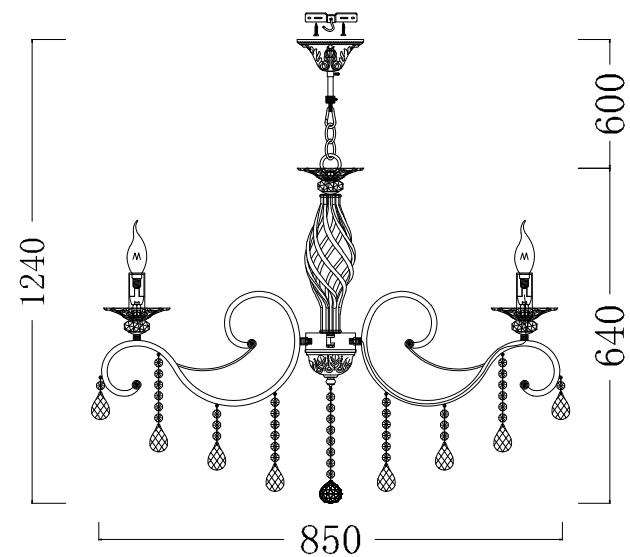

Instruction

Collection: Elegant
Series: Grace
Model: ARM247-10-G
Suspended

A = 10
B = 20
C = 10
D = 1

10 x E14 (40w)

MAYTONI
DECORATIVE LIGHTING

www.maytoni.de