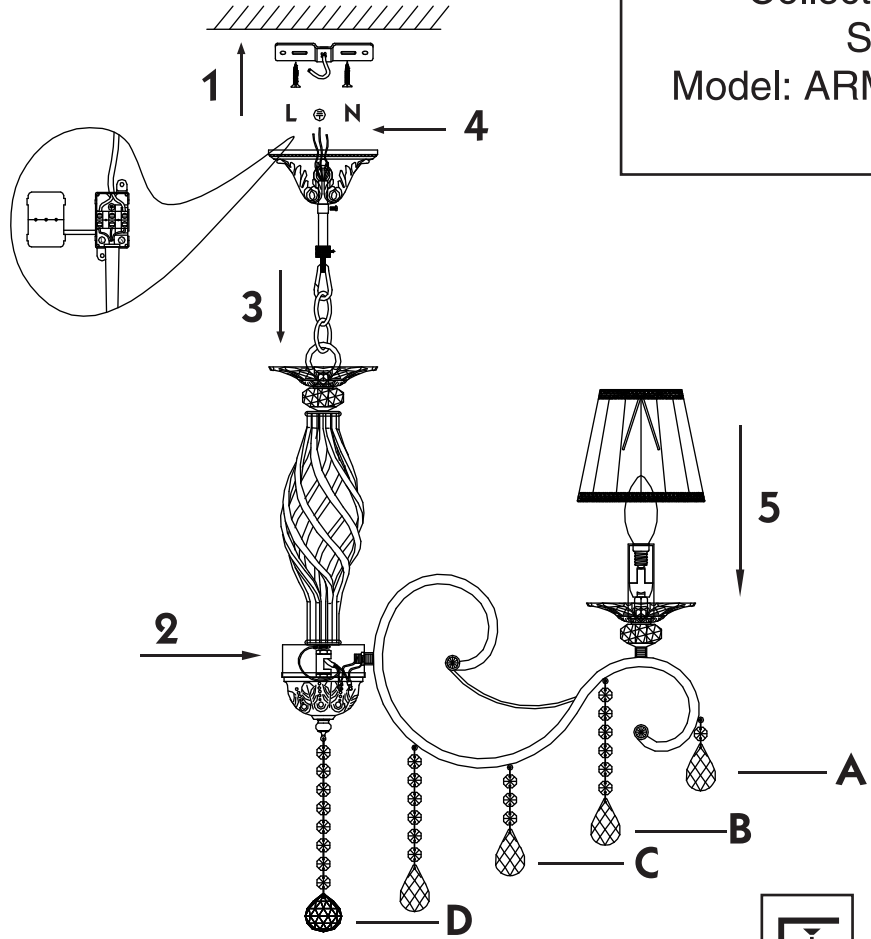

Instruction

Collection: Elegant
Series: Grace
Model: ARM247-10-G
Suspended

A = 10
B = 20
C = 10
D = 1

10 x E14 (40w)

MAYTONI
DECORATIVE LIGHTING

www.maytoni.de