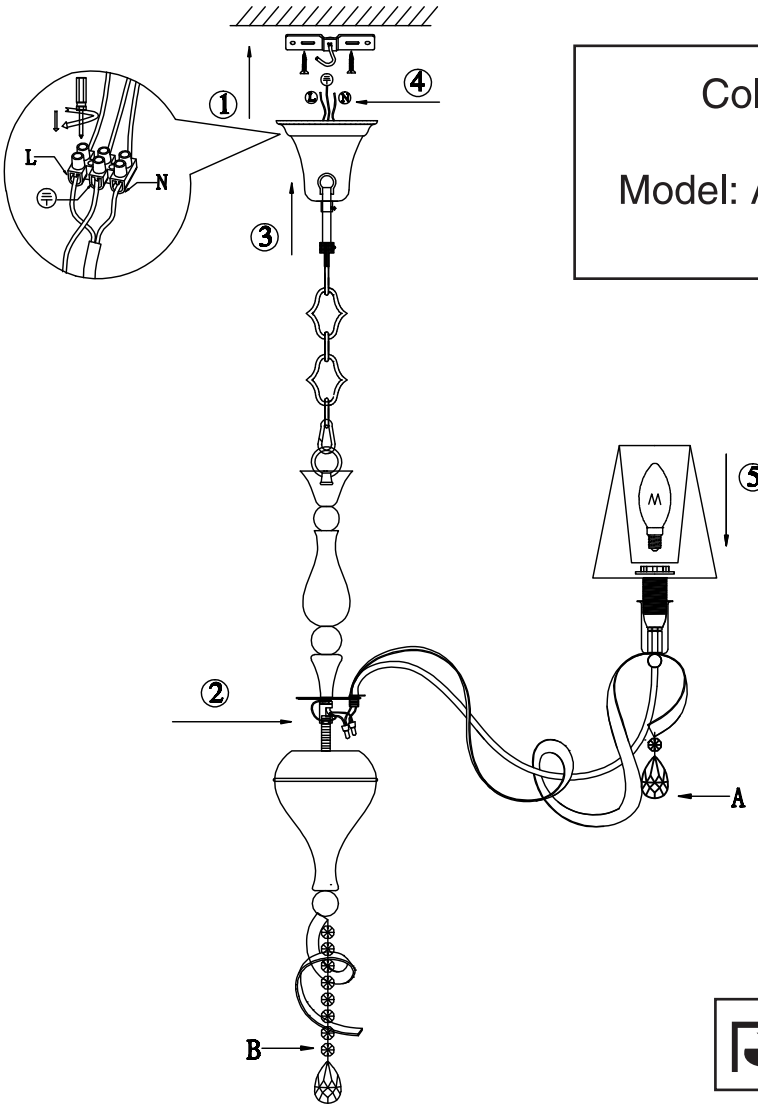

# Instruction

Collection: Elegant  
Series: Intreccio  
Model: ARM010-06-W  
Suspended

A=6  
B=1

  
6 x E14 (40w)

**MAYTONI**  
DECORATIVE LIGHTING  
[www.maytoni.de](http://www.maytoni.de)