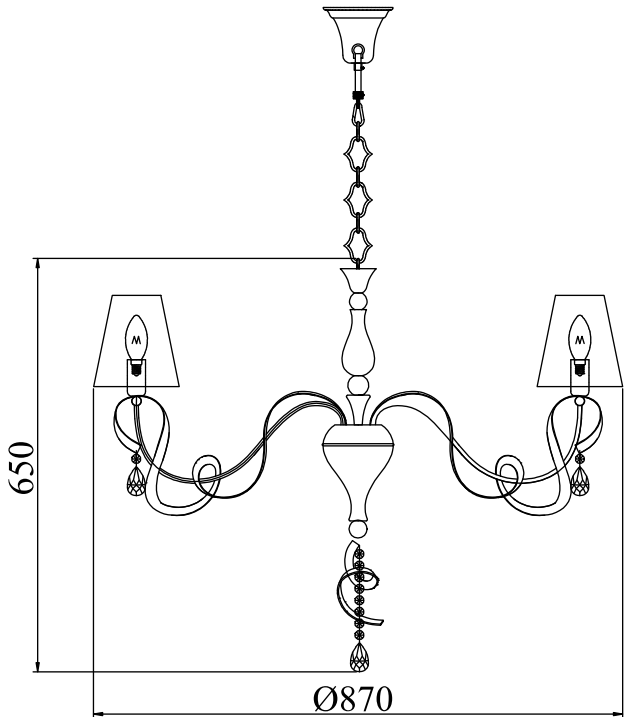

# Instruction

Collection: Elegant  
Series: Intreccio  
Model: ARM010-06-W  
Suspended

A=6  
B=1

  
6 x E14 (40w)

**MAYTONI**  
DECORATIVE LIGHTING  
[www.maytoni.de](http://www.maytoni.de)