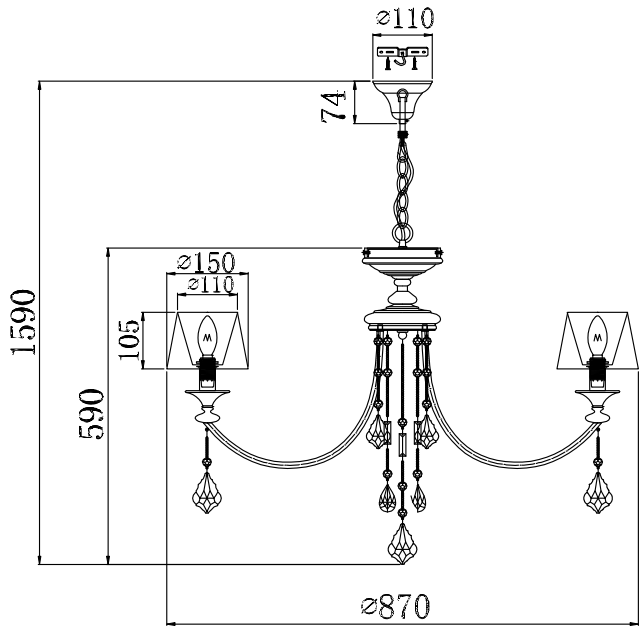

Instruction

Collection: Elegant
 Series: Lana
 Model: ARM143-07-BG
 Suspended

A=3
 B=7
 C=1
 D=7

 7 x E14 (40w)

MAYTONI
 DECORATIVE LIGHTING
www.maytoni.de