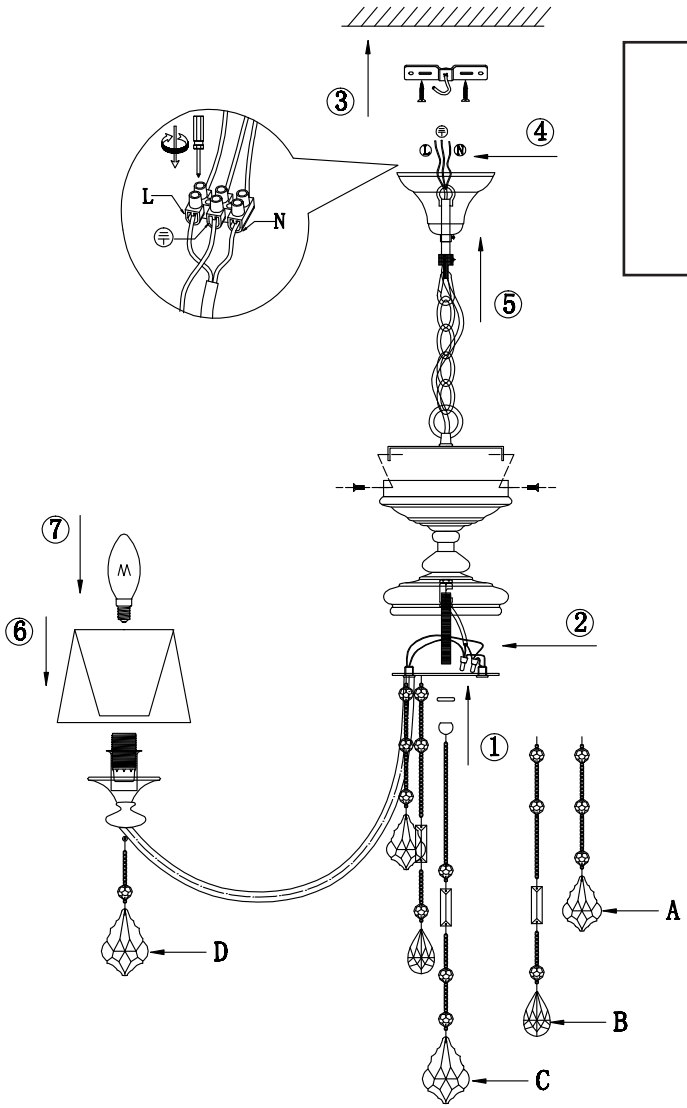

Instruction

Collection: Elegant
 Series: Lana
 Model: ARM143-07-BG
 Suspended

A=3
 B=7
 C=1
 D=7

 7 x E14 (40w)

MAYTONI
 DECORATIVE LIGHTING
www.maytoni.de