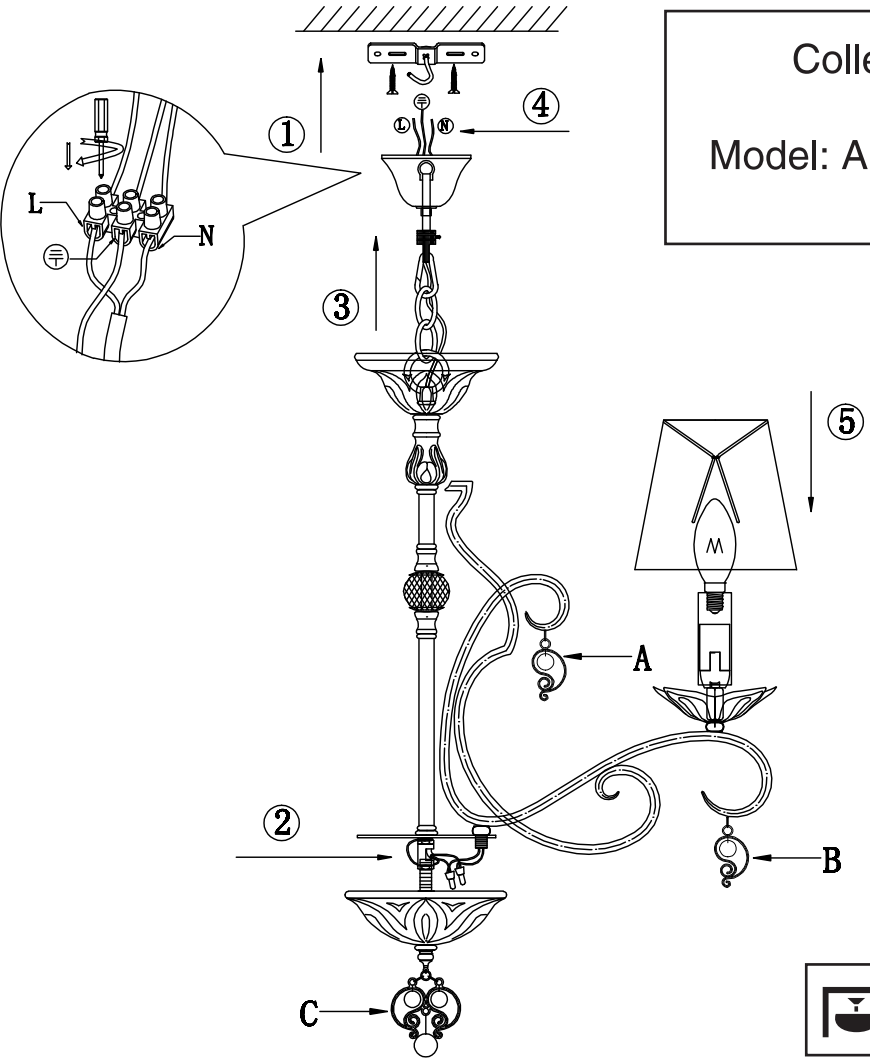

Instruction

Collection: Elegant
Series: Monile
Model: ARM004-06-W
Suspended

A=6
B=6
C=1

6 x E14 (40w)

MAYTONI
DECORATIVE LIGHTING

www.maytoni.de