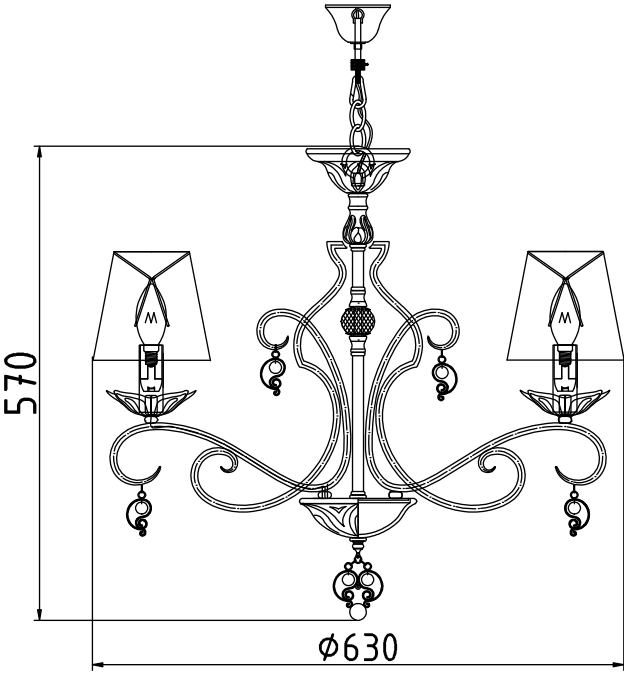

Instruction

Collection: Elegant
Series: Monile
Model: ARM004-06-W
Suspended

A=6
B=6
C=1

6 x E14 (40w)

MAYTONI
DECORATIVE LIGHTING

www.maytoni.de