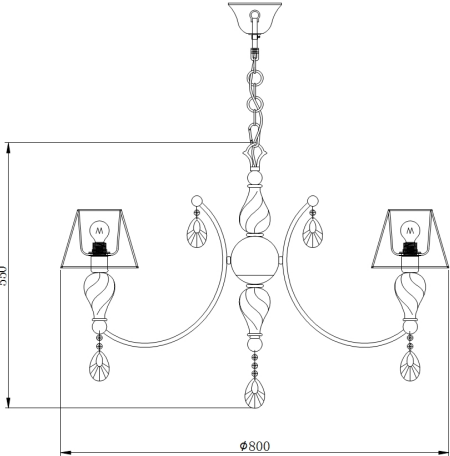

Instruction

Collection: ROYAL CLASSIC

Series: MURANO

Model: RC855-PL-06-R

Ceiling

A=6
B=6
C=1

- Ceiling

6 x E14 (40W)