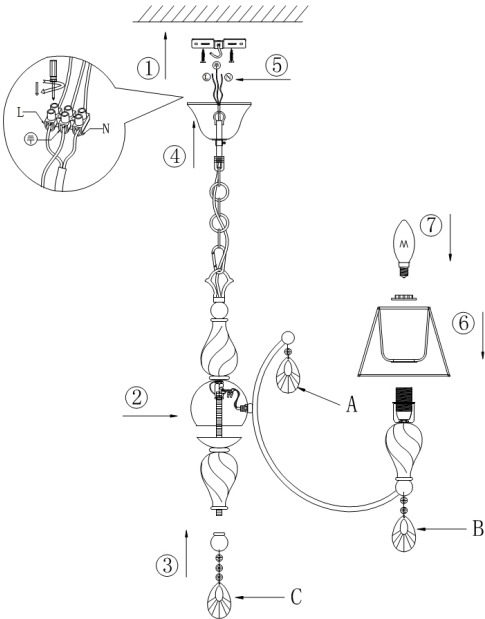

Instruction

Collection: ROYAL CLASSIC

Series: MURANO

Model: RC855-PL-06-R

Ceiling

A=6
B=6
C=1

- Ceiling

6 x E14 (40W)