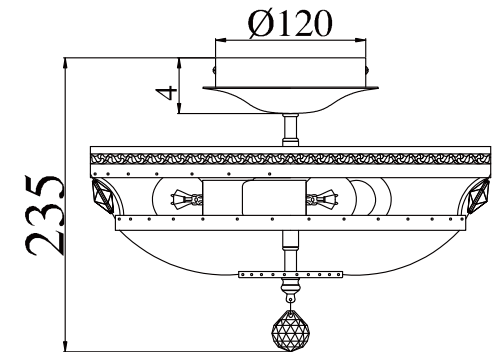

Instruction

Collection: Diamant crystal
Series: Otilia
Model: DIA700-CL-03-G
Pendant lamp

REMOVE COVER
BEFORE USING LAMP

– Pendant lamp

3 x E14 (60w)

MAYTONI
DECORATIVE LIGHTING

www.maytoni.de