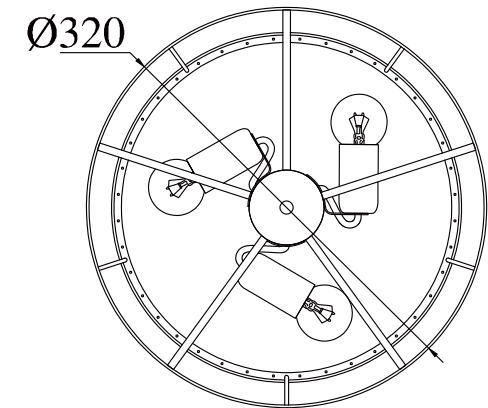

Instruction

Collection: Diamant crystal
Series: Otilia
Model: DIA700-CL-03-G
Pendant lamp

REMOVE COVER
BEFORE USING LAMP

– Pendant lamp

3 x E14 (60w)

MAYTONI
DECORATIVE LIGHTING

www.maytoni.de