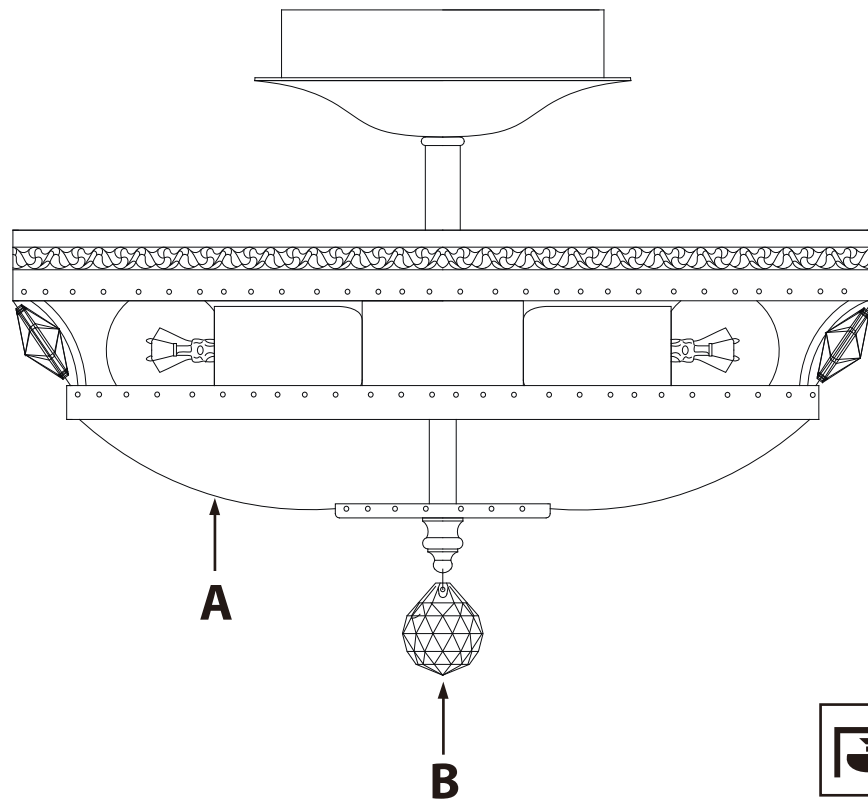

Instruction

Collection: Diamant crystal
Series: Otilia
Model: DIA700-CL-03-G
Pendant lamp

REMOVE COVER
BEFORE USING LAMP

– Pendant lamp

3 x E14 (60w)

MAYTONI
DECORATIVE LIGHTING

www.maytoni.de