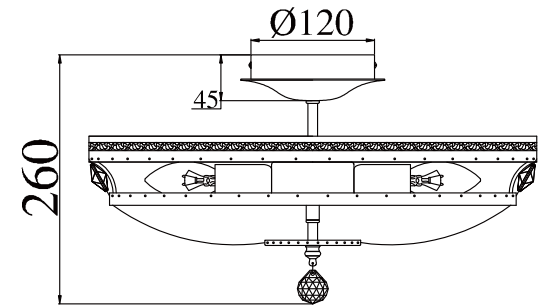

# Instruction

Collection: Diamant crystal  
Series: Otilia  
Model: DIA700-CL-06-G  
Pendant lamp

REMOVE COVER  
BEFORE USING LAMP

– Pendant lamp

6 x E14 (60w)

**MAYTONI**  
DECORATIVE LIGHTING

[www.maytoni.de](http://www.maytoni.de)