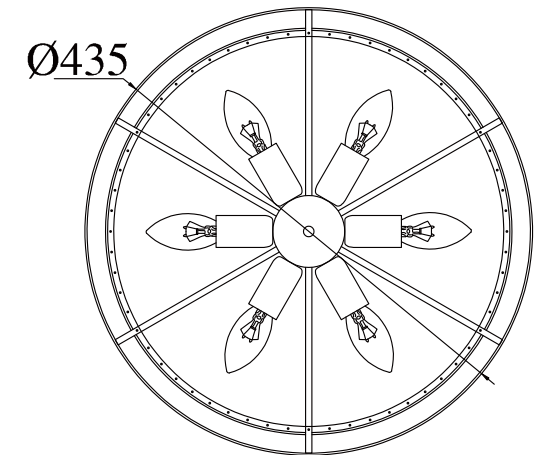

# Instruction

Collection: Diamant crystal  
Series: Otilia  
Model: DIA700-CL-06-G  
Pendant lamp

REMOVE COVER  
BEFORE USING LAMP

– Pendant lamp

6 x E14 (60w)

**MAYTONI**  
DECORATIVE LIGHTING

[www.maytoni.de](http://www.maytoni.de)