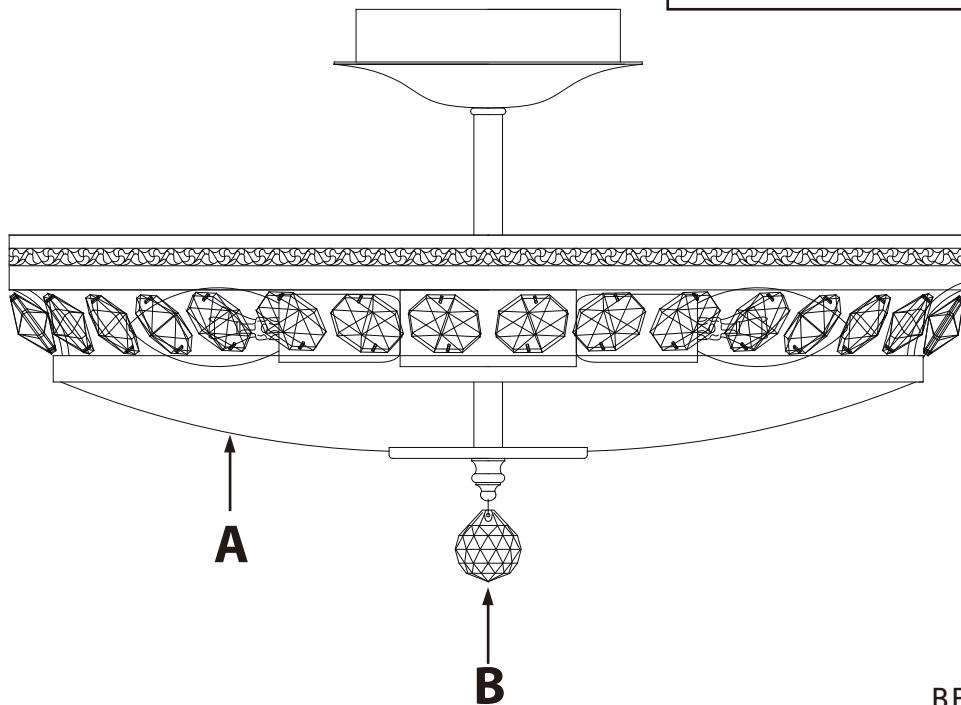

# Instruction

Collection: Diamant crystal  
Series: Otilia  
Model: DIA700-CL-06-G  
Pendant lamp

REMOVE COVER  
BEFORE USING LAMP

– Pendant lamp

6 x E14 (60w)

**MAYTONI**  
DECORATIVE LIGHTING

[www.maytoni.de](http://www.maytoni.de)