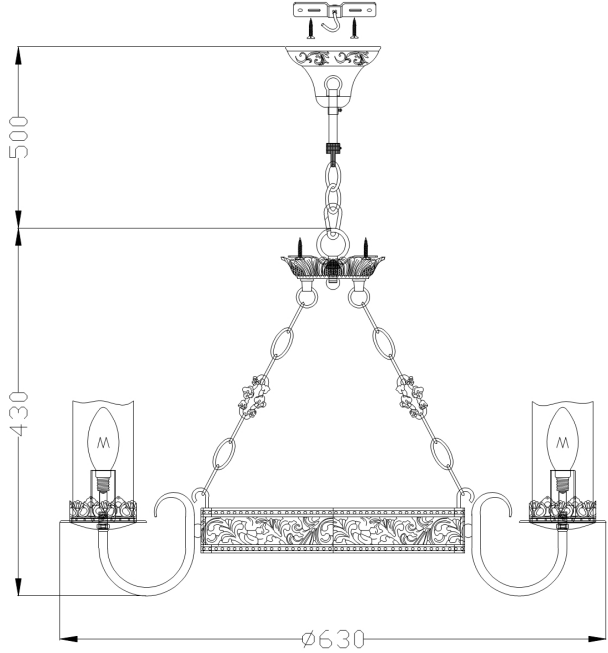

Instruction

Collection: ROYAL CLASSIC

Series: PALAZZO

Model: RC562-PL-06-R

Ceiling

6 x E14 (60W)

MAYTONI
DECORATIVE LIGHTING
www.maytoni.de