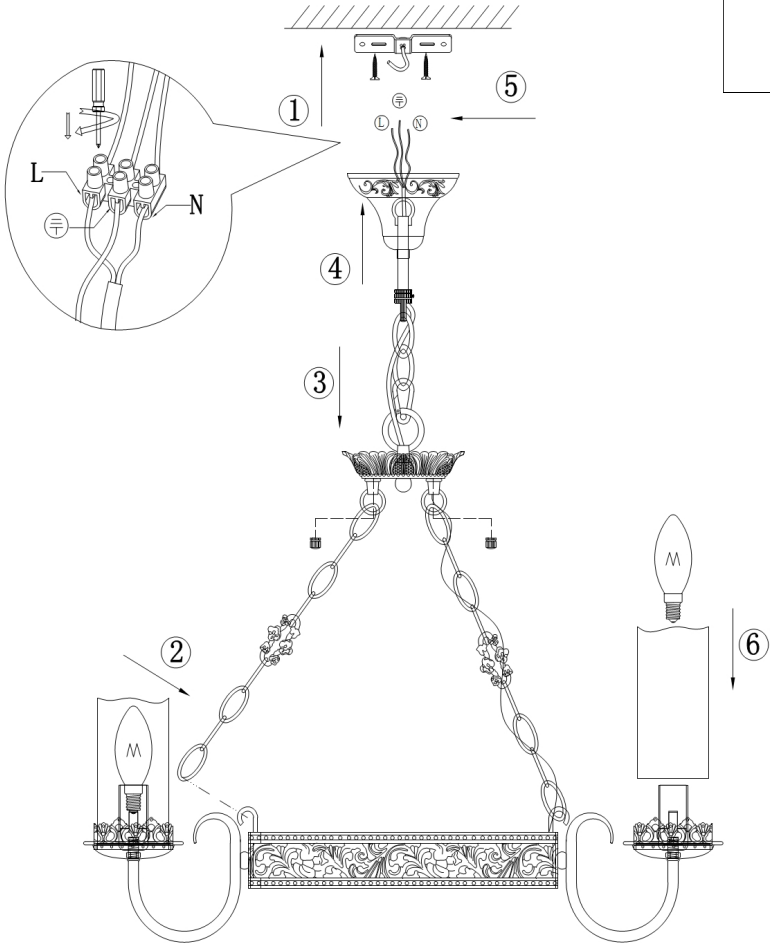

Instruction

Collection: ROYAL CLASSIC

Series: PALAZZO

Model: RC562-PL-06-R

Ceiling

6 x E14 (60W)

MAYTONI
DECORATIVE LIGHTING
www.maytoni.de