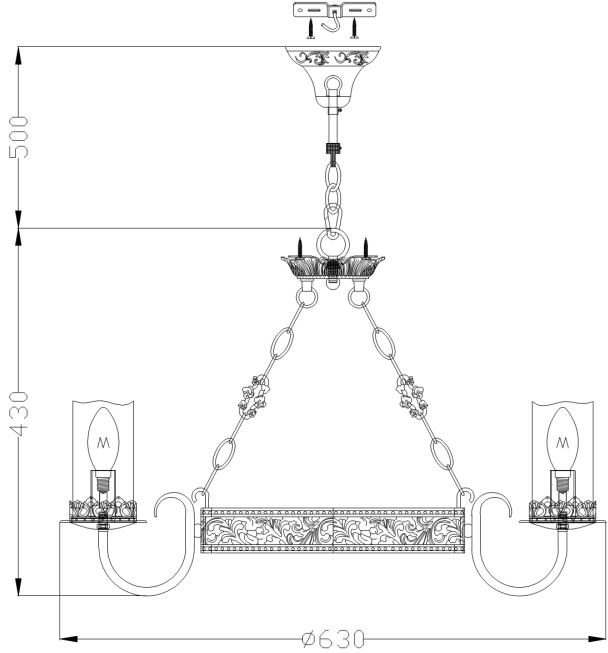

# Instruction

Collection: ROYAL CLASSIC

Series: PALAZZO

Model: RC562-PL-06-W

Ceiling

  
6 x E14 (60W)

**MAYTONI**  
DECORATIVE LIGHTING  
[www.maytoni.de](http://www.maytoni.de)