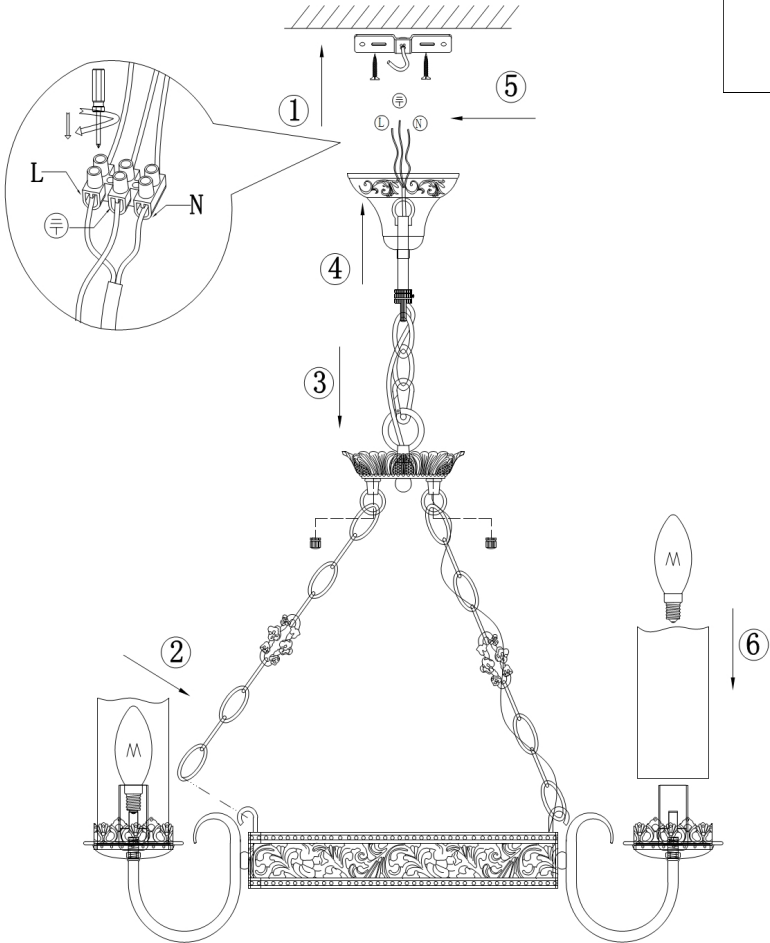

# Instruction

Collection: ROYAL CLASSIC

Series: PALAZZO

Model: RC562-PL-06-W

Ceiling

  
6 x E14 (60W)

**MAYTONI**  
DECORATIVE LIGHTING  
[www.maytoni.de](http://www.maytoni.de)