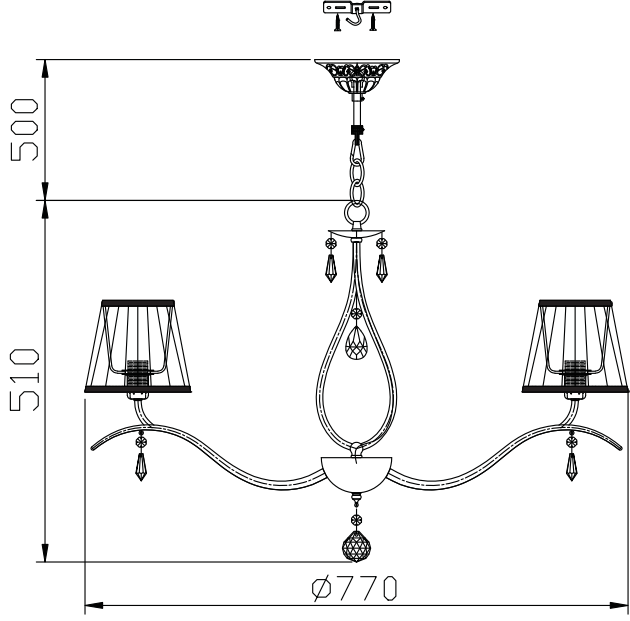

# Instruction

Collection: Modern  
Series: Talia  
Model: MOD334-PL-08-N  
Pendant lamp

A = 4  
B = 1  
C = 8  
D = 1

 – Pendant lamp

  
8 x E14 (40w)

**MAYTONI**  
DECORATIVE LIGHTING  
[www.maytoni.de](http://www.maytoni.de)