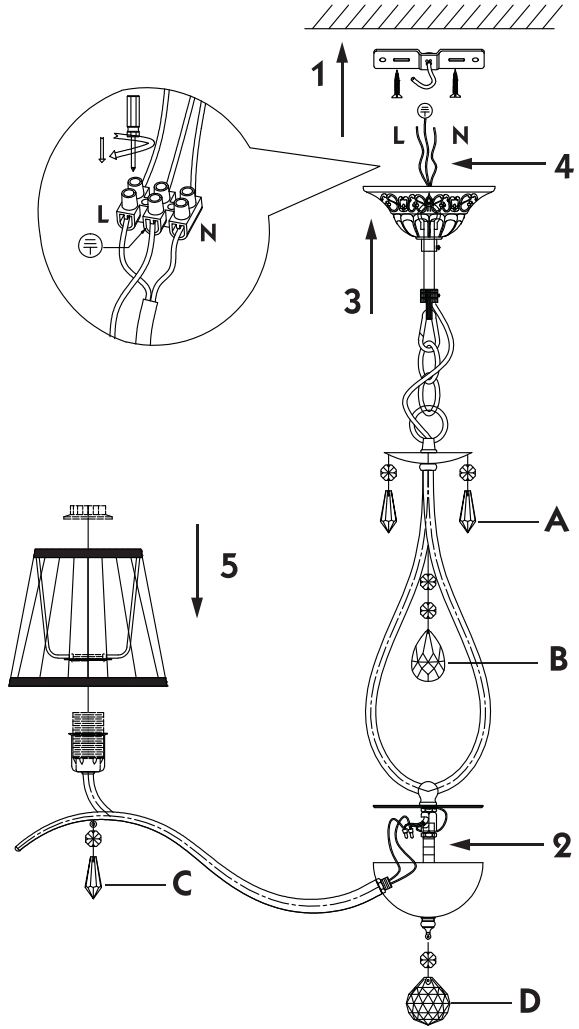

# Instruction

Collection: Modern  
Series: Talia  
Model: MOD334-PL-08-N  
Pendant lamp

A = 4  
B = 1  
C = 8  
D = 1

 – Pendant lamp

  
8 x E14 (40w)

**MAYTONI**  
DECORATIVE LIGHTING  
[www.maytoni.de](http://www.maytoni.de)