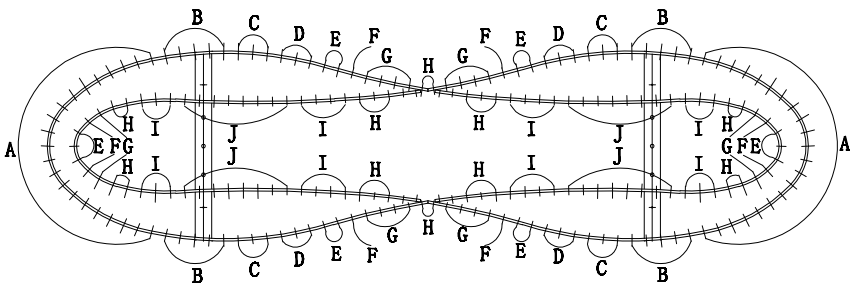

Instruction

Collection: Diamant crystal
 Series: Toils
 Model: DIA600-07-G
 Suspended

- A=42
- B=148
- C=12
- D=12
- E=14
- F=8
- G=20
- H=24
- I=28
- J=32

– Suspended

7 x E14 (60w)

MAYTONI
 DECORATIVE LIGHTING