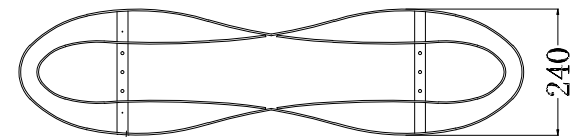

Instruction

Collection: Diamant crystal
 Series: Toils
 Model: DIA600-07-G
 Suspended

- A=42
- B=148
- C=12
- D=12
- E=14
- F=8
- G=20
- H=24
- I=28
- J=32

– Suspended

7 x E14 (60w)

MAYTONI
 DECORATIVE LIGHTING