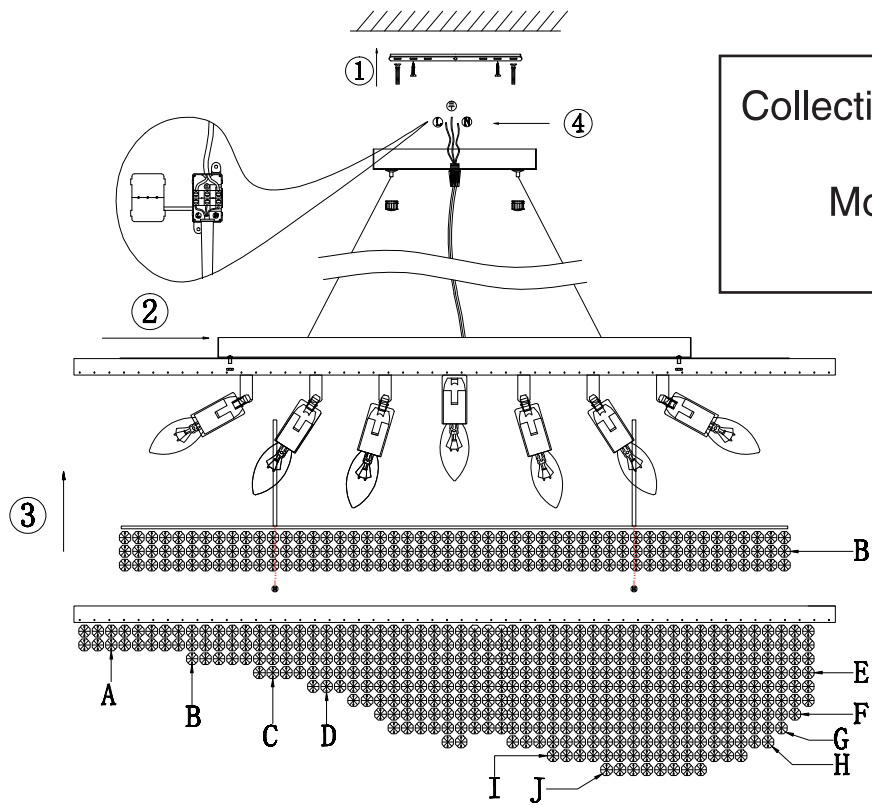

Instruction

Collection: Diamant crystal
 Series: Toils
 Model: DIA600-07-G
 Suspended

- A=42
- B=148
- C=12
- D=12
- E=14
- F=8
- G=20
- H=24
- I=28
- J=32

– Suspended

7 x E14 (60w)

MAYTONI
 DECORATIVE LIGHTING