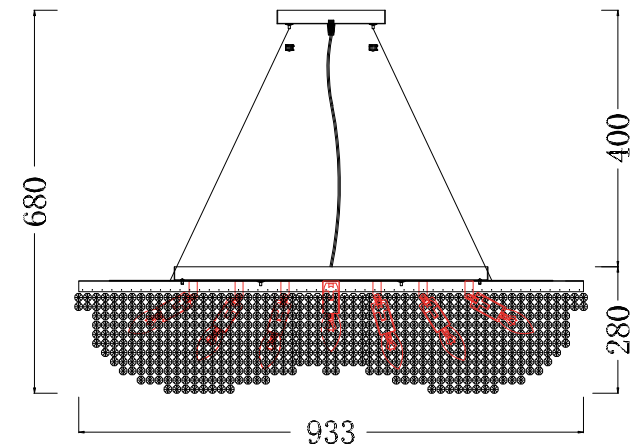

Instruction

Collection: Diamant crystal
 Series: Toils
 Model: DIA600-07-G
 Suspended

- A=42
- B=148
- C=12
- D=12
- E=14
- F=8
- G=20
- H=24
- I=28
- J=32

– Suspended

7 x E14 (60w)

MAYTONI
 DECORATIVE LIGHTING