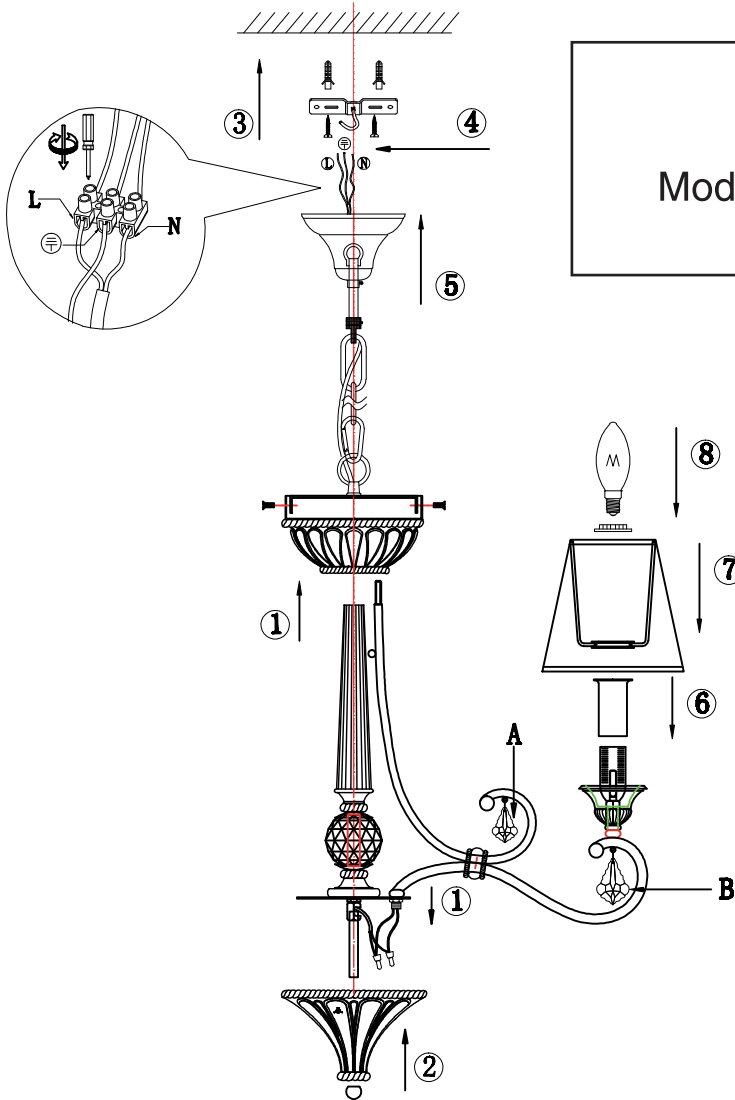

Instruction

Collection: House
 Series: Valbonne
 Model: H258-PL-06-G
 Suspended

A=6

B=6

 6 x E14 (40w)

MAYTONI
 DECORATIVE LIGHTING

www.maytoni.de