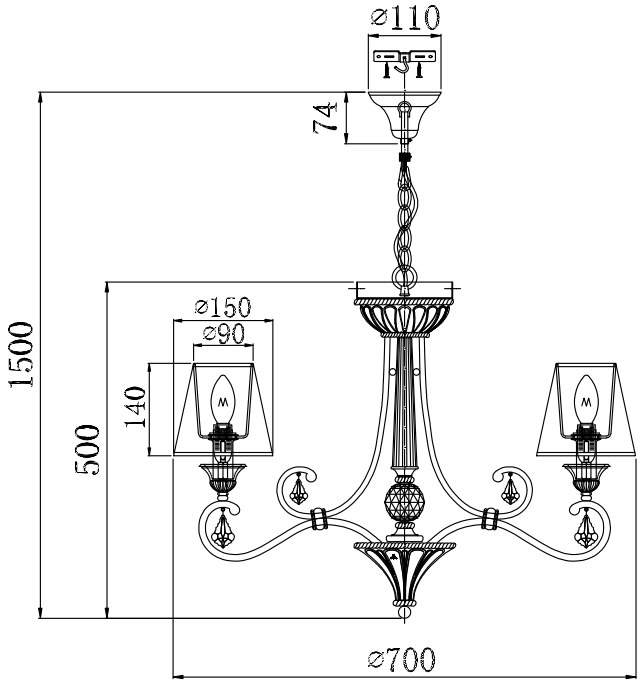

Instruction

Collection: House
 Series: Valbonne
 Model: H258-PL-06-G
 Suspended

A=6

B=6

 6 x E14 (40w)

MAYTONI
 DECORATIVE LIGHTING

www.maytoni.de