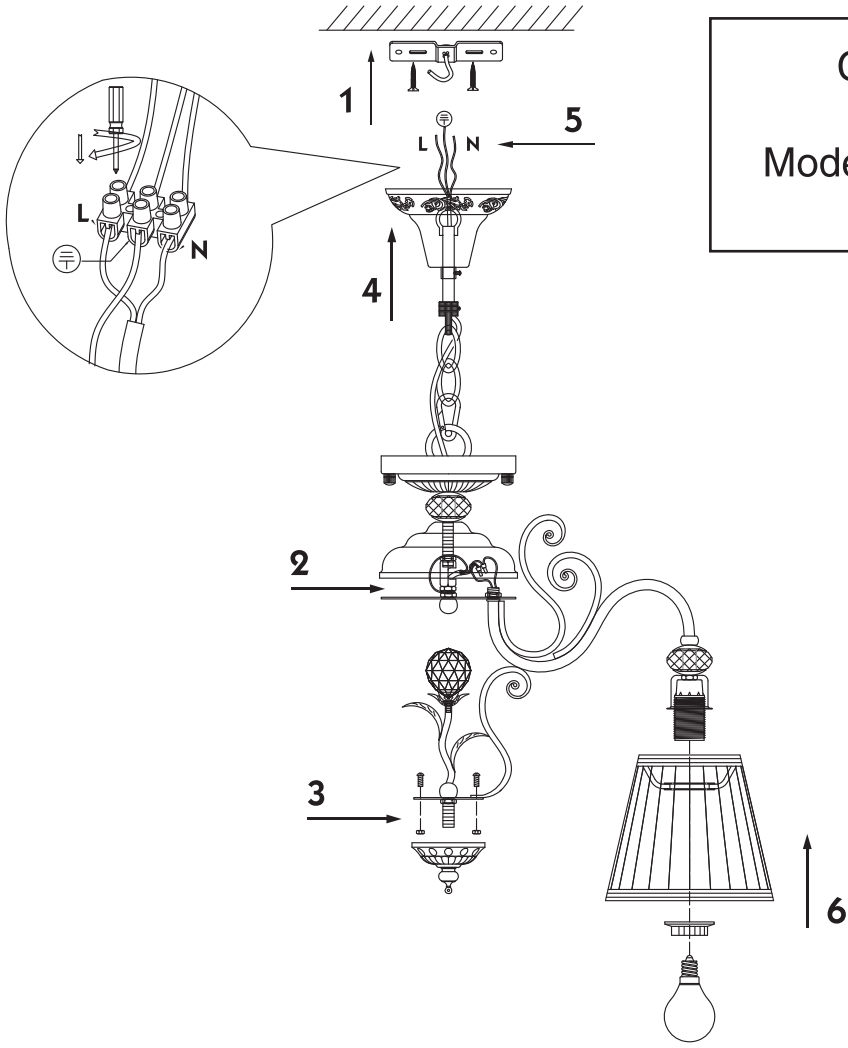

Instruction

Collection: Elegant
Series: Vintage
Model: ARM420-03-R
Suspended

 – Suspended

3 x E14 (40w)

MAYTONI
DECORATIVE LIGHTING
www.maytoni.de