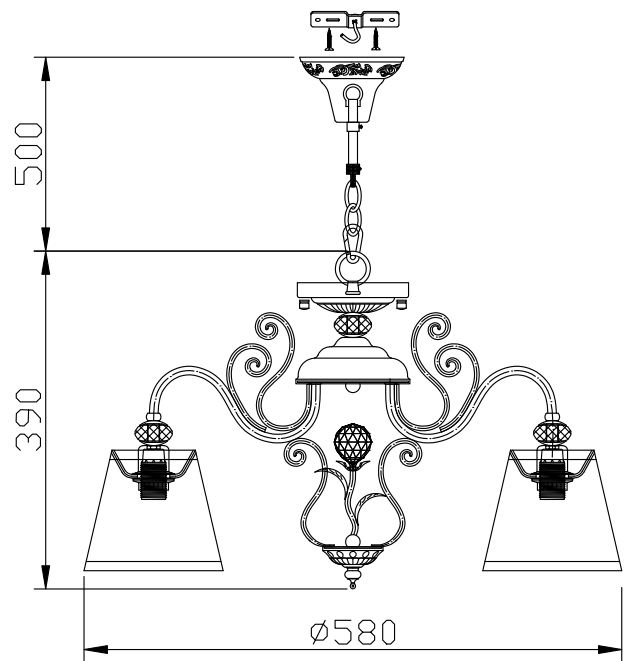

Instruction

Collection: Elegant
Series: Vintage
Model: ARM420-03-R
Suspended

 – Suspended

3 x E14 (40w)

MAYTONI
DECORATIVE LIGHTING
www.maytoni.de