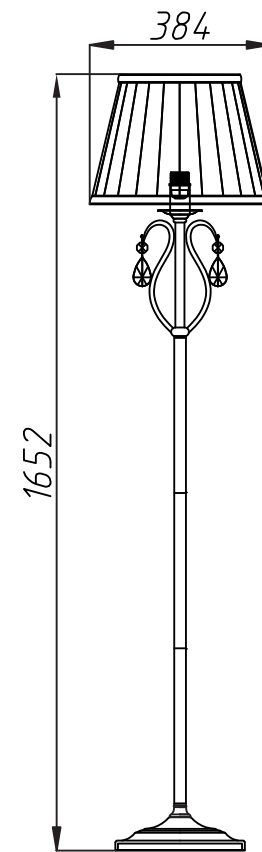

Instruction

Collection: Elegant
Series: Brionia
Model: ARM172-11-G
Mobile

I – Mobile

1 x E14 (40w)

MAYTONI
DECORATIVE LIGHTING

www.maytoni.de