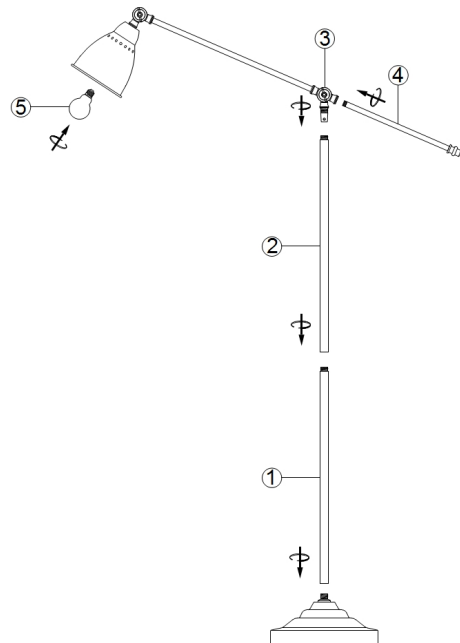

Instruction

Collection: MODERN
Series: DOMINO
Model: MOD142-FL-01-GR
Mobile

- Mobile

1 x E27 (40W)

MAYTONI
DECORATIVE LIGHTING

www.maytoni.de