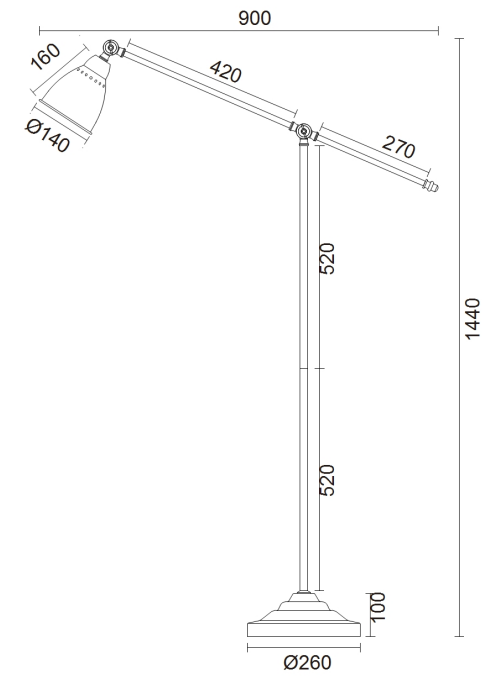

Instruction

Collection: MODERN
Series: DOMINO
Model: MOD142-FL-01-GR
Mobile

- Mobile

1 x E27 (40W)

MAYTONI
DECORATIVE LIGHTING

www.maytoni.de