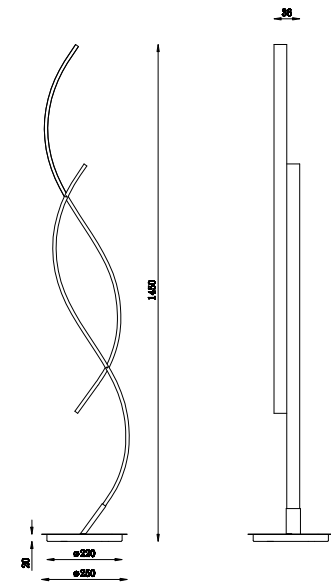

Instruction

MOD200-22-N

MAX 27W
1860 Lumen

Model: MOD200-22-N
Collection: Modern
Series: Ellis