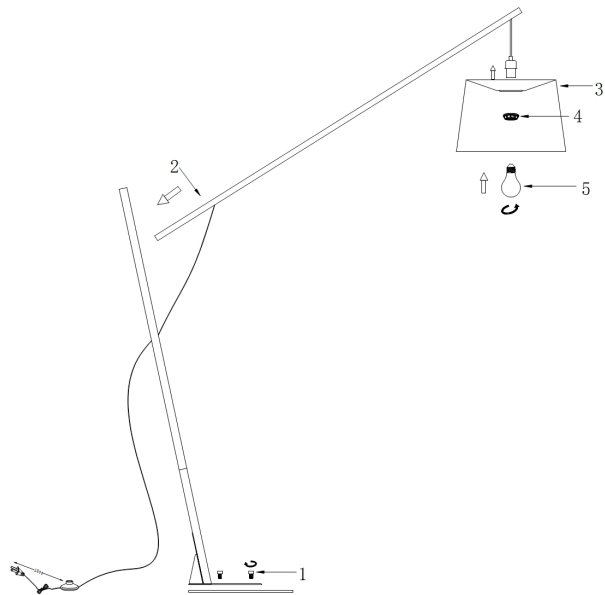

# Instruction

Collection: TABLE & FLOOR

Series: LAREDO

Model: Z549FL-01B

Mobile

- Mobile

1 x E27 (60W)

**MAYTONI**  
DECORATIVE LIGHTING