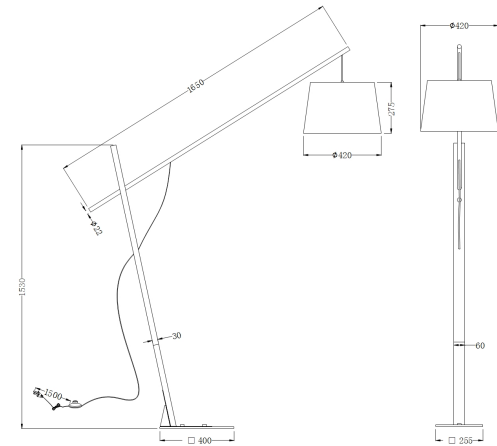

# Instruction

Collection: TABLE & FLOOR

Series: LAREDO

Model: Z549FL-01B

Mobile

- Mobile

1 x E27 (60W)

**MAYTONI**  
DECORATIVE LIGHTING