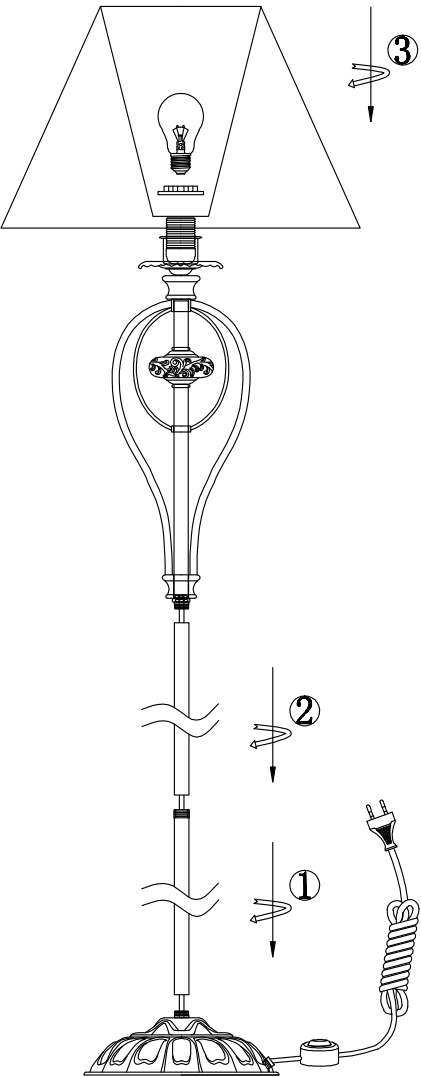

Instruction

Collection: Elegant
Series: Olivia
Model: ARM326-11-W
Mobile

I – Mobile

1 x E27 (40w)

MAYTONI
DECORATIVE LIGHTING

www.maytoni.de