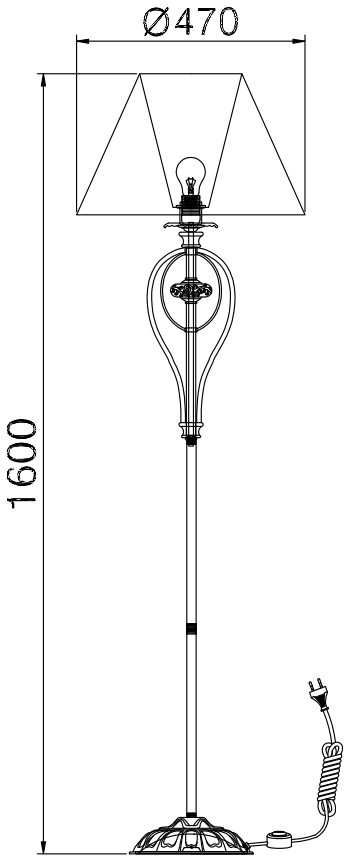

Instruction

Collection: Elegant
Series: Olivia
Model: ARM326-11-W
Mobile

I – Mobile

1 x E27 (40w)

MAYTONI
DECORATIVE LIGHTING

www.maytoni.de