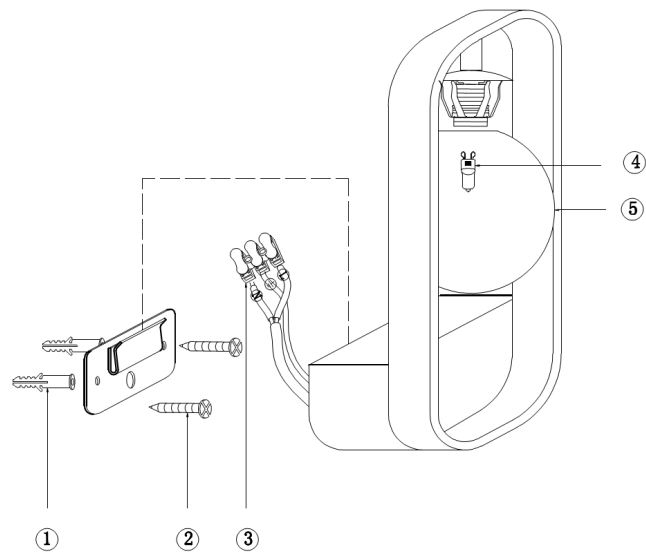

# Instruction

Collection: MODERN  
Series: AVOLA  
Model: MOD431-WL-01-WG  
Wall

- Wall

1 x G9 (40W)

**MAYTONI**  
DECORATIVE LIGHTING

[www.maytoni.de](http://www.maytoni.de)