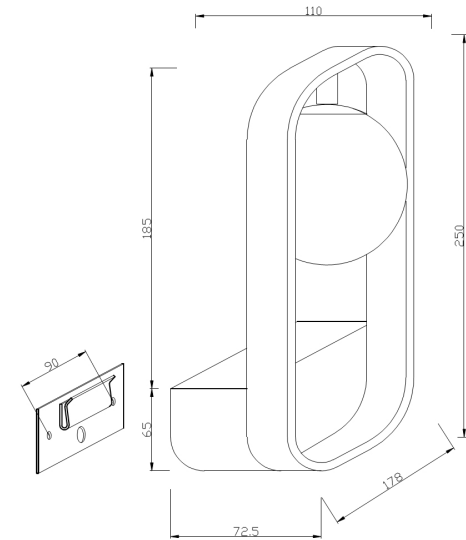

# Instruction

Collection: MODERN  
Series: AVOLA  
Model: MOD431-WL-01-WG  
Wall

- Wall

1 x G9 (40W)

**MAYTONI**  
DECORATIVE LIGHTING

[www.maytoni.de](http://www.maytoni.de)