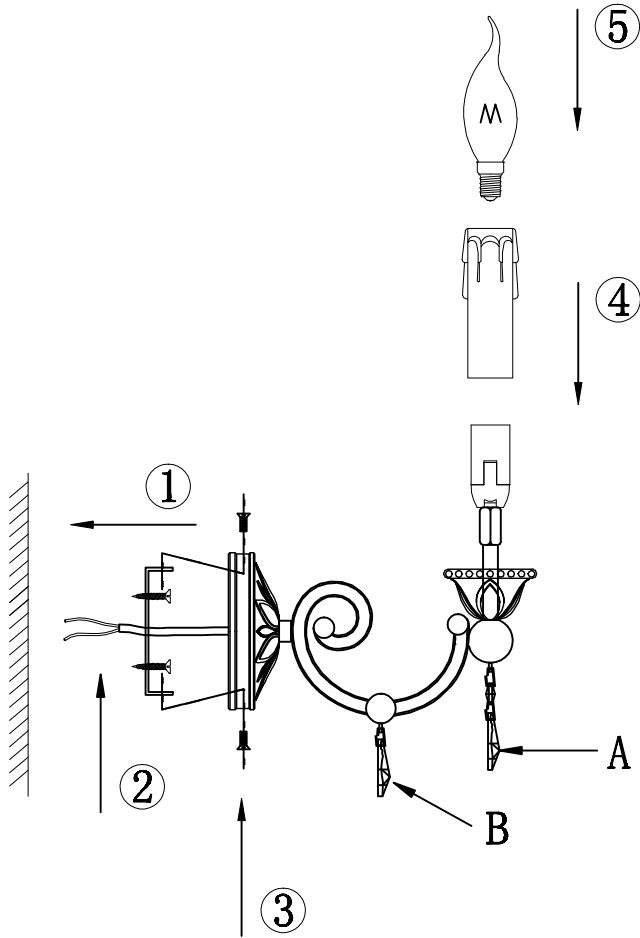

Instruction

Collection: Royal Classic
Series: Basil
Model: RC146-WL-01-R
Wall Lamps

A=1
B=1

– Wall Lamps

1 x E14 (60w)

MAYTONI
DECORATIVE LIGHTING

www.maytoni.de