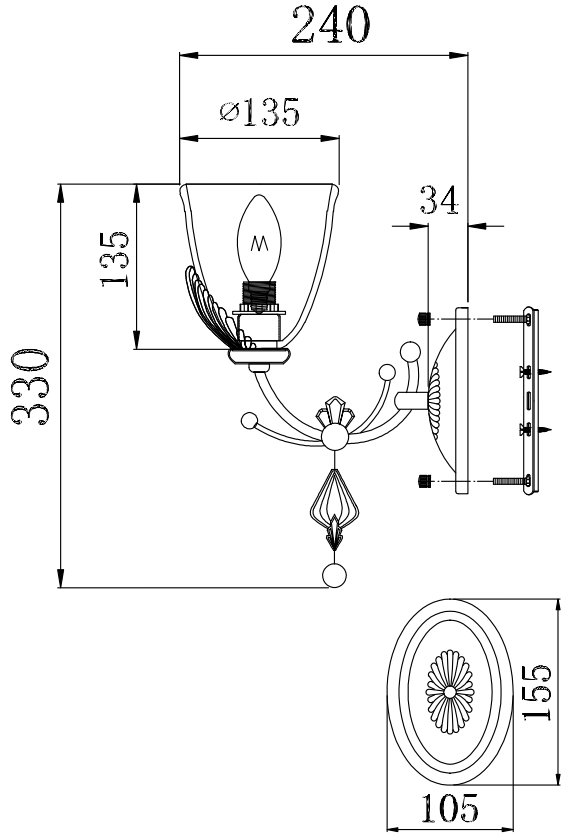

Instruction

Collection: Royal Classic
Series: Basil
Model: RC146-WL-01-R
Wall Lamps

A=1
B=1

– Wall Lamps

1 x E14 (60w)

MAYTONI
DECORATIVE LIGHTING

www.maytoni.de