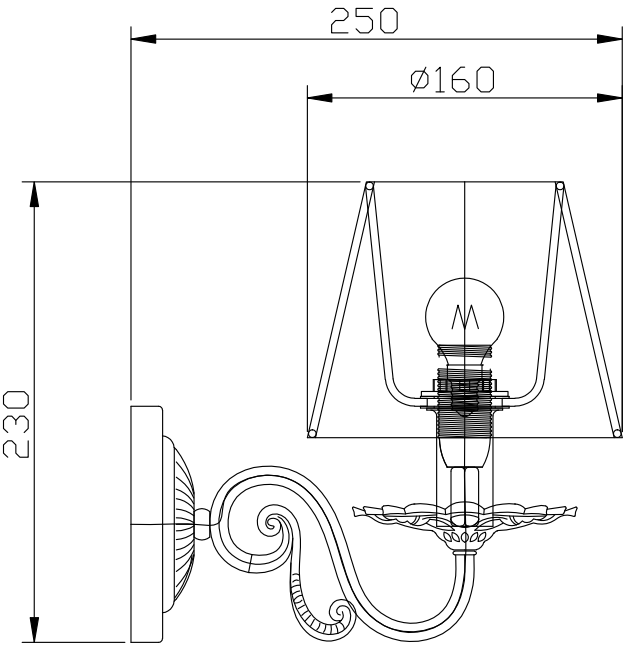

Instruction

Collection: Royal Classic
Series: Battista
Model: RC011-WL-01-R
Wall Lamps

– Wall Lamps

1 x E14 (40w)

MAYTONI
DECORATIVE LIGHTING

www.maytoni.de