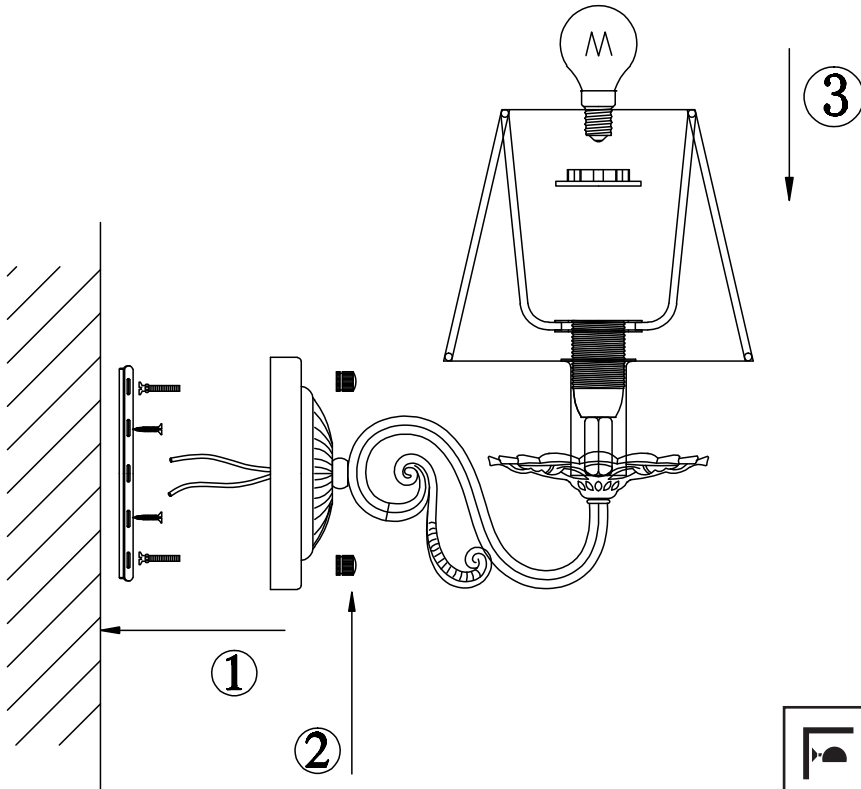

Instruction

Collection: Royal Classic
Series: Battista
Model: RC011-WL-01-R
Wall Lamps

– Wall Lamps

1 x E14 (40w)

MAYTONI
DECORATIVE LIGHTING

www.maytoni.de