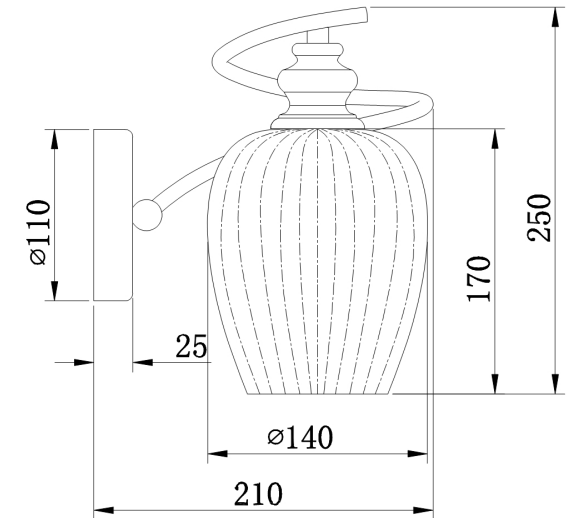

Instruction

Collection: MODERN
Series: BLUES
Model: MOD044-WL-01-N
Wall

- Wall

1 x E14 (40W)

MAYTONI
DECORATIVE LIGHTING

www.maytoni.de