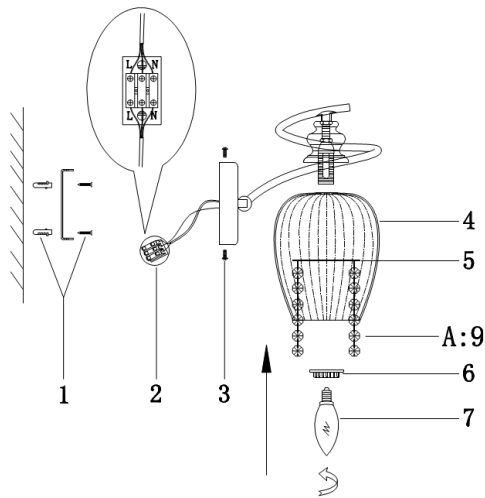

Instruction

Collection: MODERN
Series: BLUES
Model: MOD044-WL-01-N
Wall

- Wall

1 x E14 (40W)

MAYTONI
DECORATIVE LIGHTING

www.maytoni.de