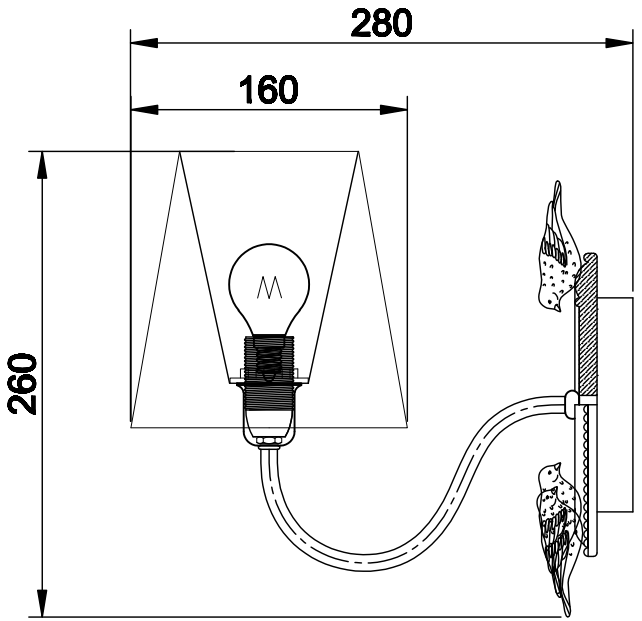

Instruction

Collection: Elegant
Series: Bouquet
Model: ARM023-01-S
Wall-mounted

– Wall-mounted

1 x E14 (40w)

MAYTONI
DECORATIVE LIGHTING

www.maytoni.de