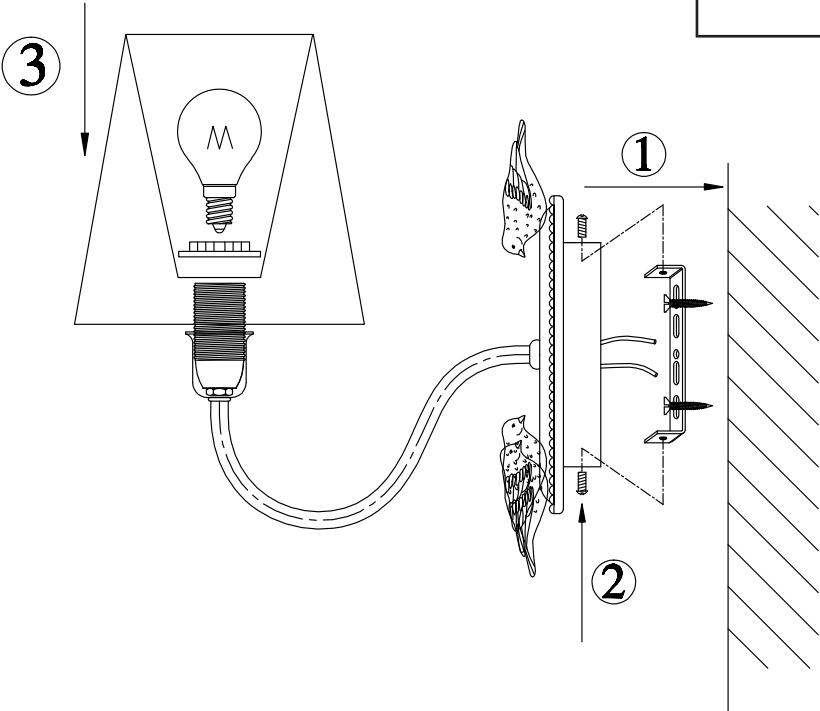

Instruction

Collection: Elegant
Series: Bouquet
Model: ARM023-01-S
Wall-mounted

– Wall-mounted

1 x E14 (40w)

MAYTONI
DECORATIVE LIGHTING

www.maytoni.de