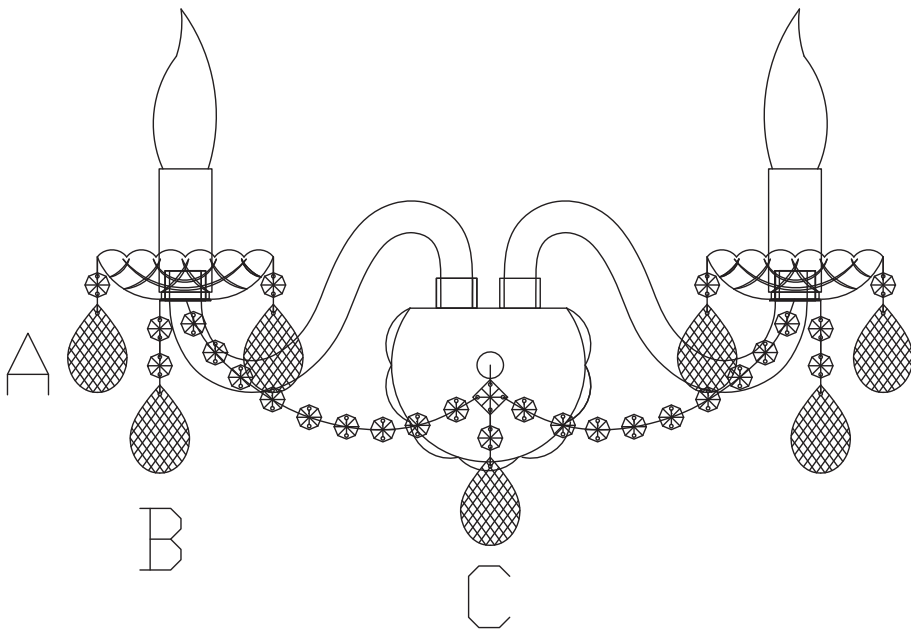

Instruction

A: 8
B: 2
C: 1

Collection: Diamant crystal
Series: Brandy
Model: DIA937-WL-02-G
Wall

– Wall

2 x E14 (60w)

MAYTONI
DECORATIVE LIGHTING

www.maytoni.de