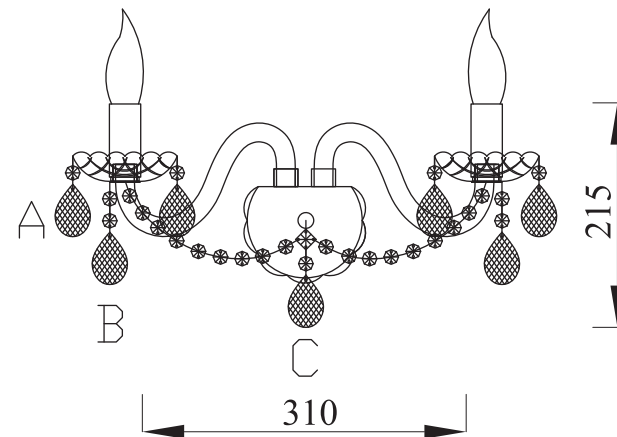

Instruction

A: 8
B: 2
C: 1

Collection: Diamant crystal
Series: Brandy
Model: DIA937-WL-02-G
Wall

– Wall

2 x E14 (60w)

MAYTONI
DECORATIVE LIGHTING

www.maytoni.de