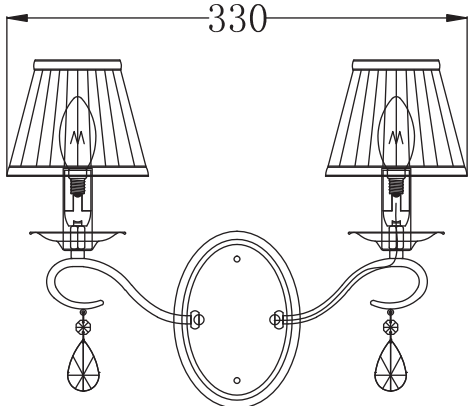

Instruction

Collection: Elegant
Series: Brionia
Model: ARM172-02-G
Wall-mounted

A = 2

– Wall-mounted

2 x E14 (40w)

MAYTONI
DECORATIVE LIGHTING

www.maytoni.de