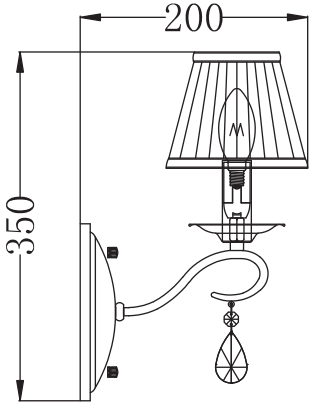

Instruction

Collection: Elegant
Series: Brionia
Model: ARM172-02-G
Wall-mounted

A = 2

– Wall-mounted

2 x E14 (40w)

MAYTONI
DECORATIVE LIGHTING

www.maytoni.de