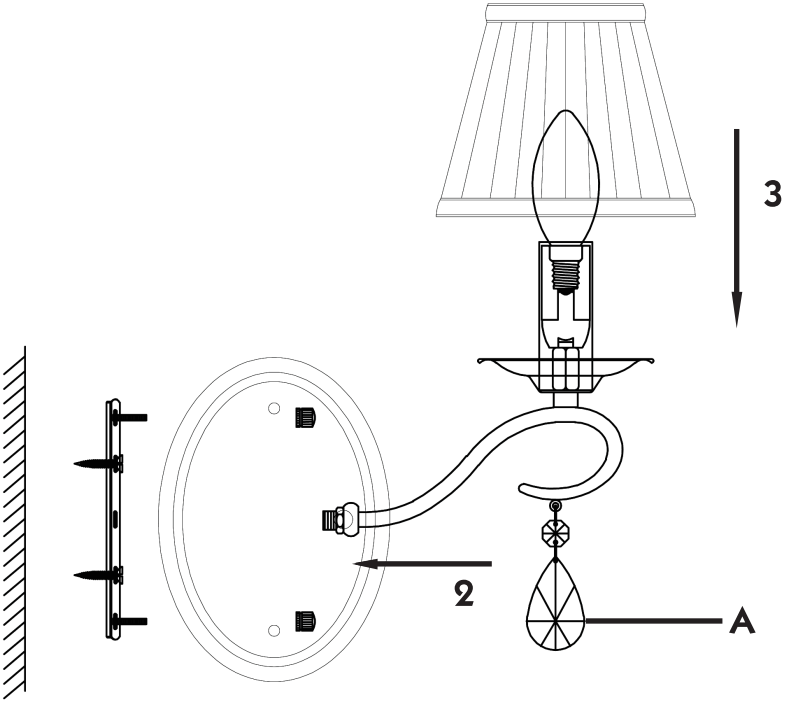

Instruction

Collection: Elegant
Series: Brionia
Model: ARM172-02-G
Wall-mounted

A = 2

– Wall-mounted

2 x E14 (40w)

MAYTONI
DECORATIVE LIGHTING

www.maytoni.de