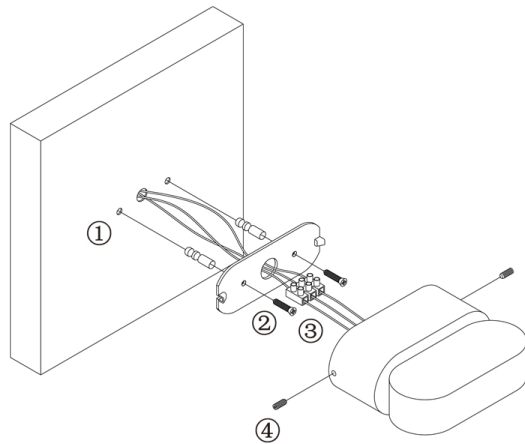

# Instruction

Collection: OUTDOOR  
Series: BROADWAY  
Model: O803WL-L6W  
Wall

- Wall

max 6W  
500 LM

**MAYTONI**  
DECORATIVE LIGHTING

[www.maytoni.de](http://www.maytoni.de)