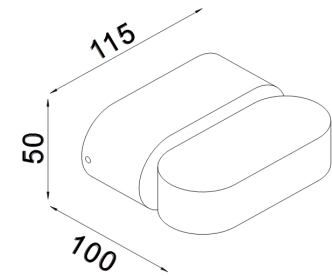

# Instruction

Collection: OUTDOOR  
Series: BROADWAY  
Model: O803WL-L6W  
Wall

- Wall

max 6W  
500 LM

**MAYTONI**  
DECORATIVE LIGHTING

[www.maytoni.de](http://www.maytoni.de)