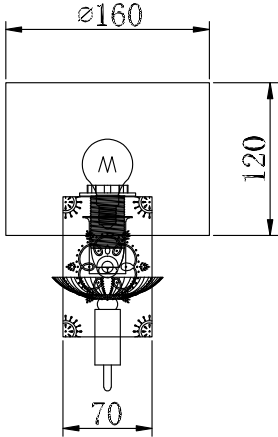

Instruction

Collection: House
Series: Cable
Model: H357-WL-01-BG
Wall-mounted

1 x E14 (40w)

MAYTONI
DECORATIVE LIGHTING

www.maytoni.de