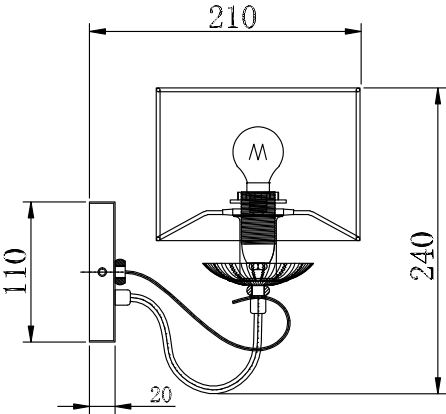

Instruction

Collection: House
Series: Cable
Model: H357-WL-01-BG
Wall-mounted

1 x E14 (40w)

MAYTONI
DECORATIVE LIGHTING

www.maytoni.de