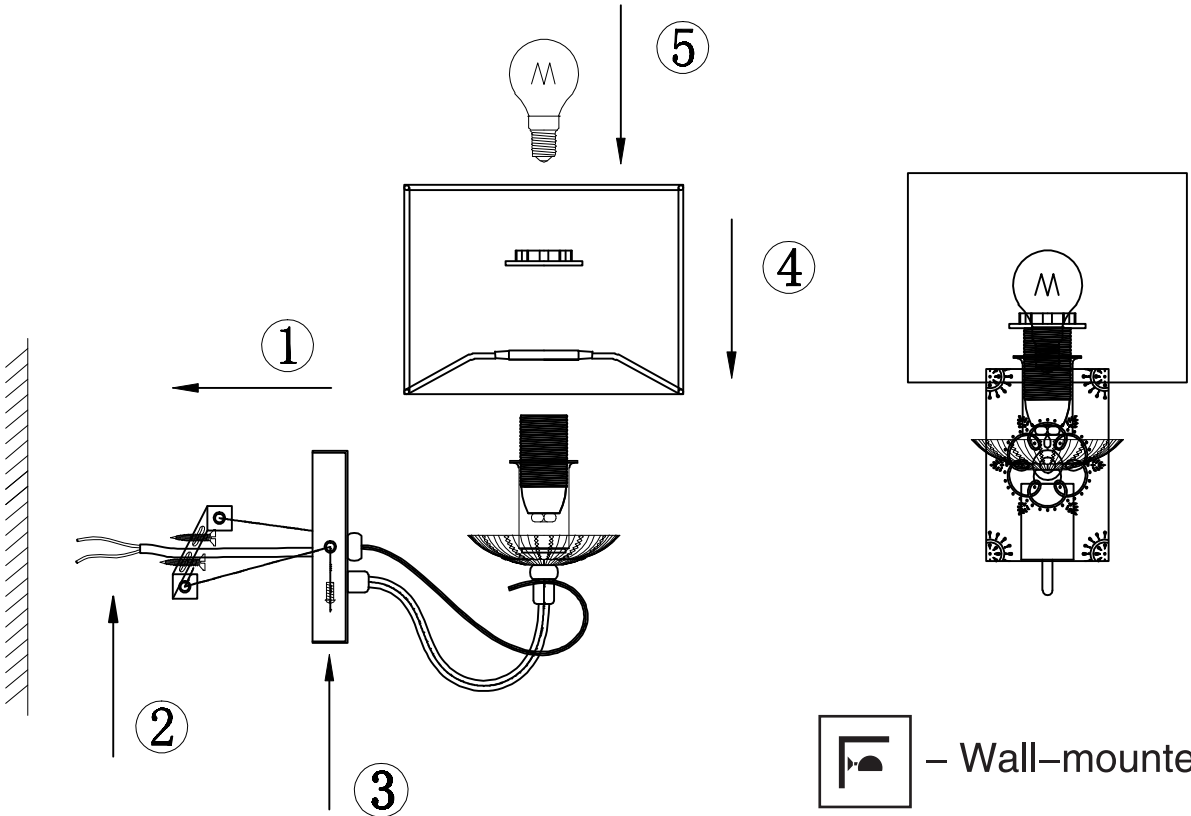

Instruction

Collection: House
Series: Cable
Model: H357-WL-01-BG
Wall-mounted

1 x E14 (40w)

MAYTONI
DECORATIVE LIGHTING

www.maytoni.de