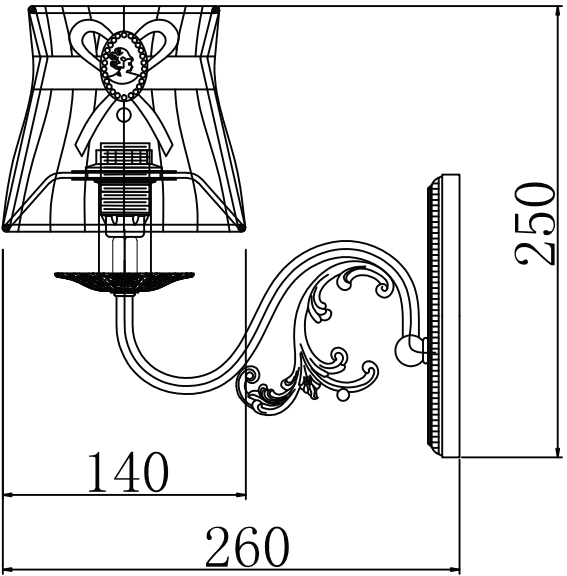

Instruction

Collection: Elegant
Series: Cameo
Model: ARM324-01-G
Wall-mounted

– Wall-mounted

1 x E14 (40w)

MAYTONI
DECORATIVE LIGHTING

www.maytoni.de