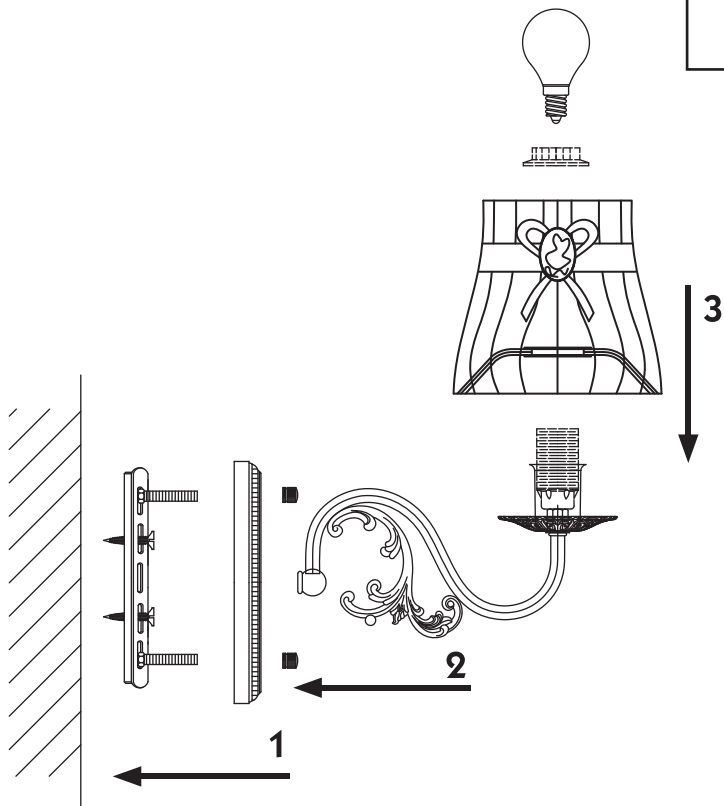

Instruction

Collection: Elegant
Series: Cameo
Model: ARM324-01-G
Wall-mounted

– Wall-mounted

1 x E14 (40w)

MAYTONI
DECORATIVE LIGHTING

www.maytoni.de