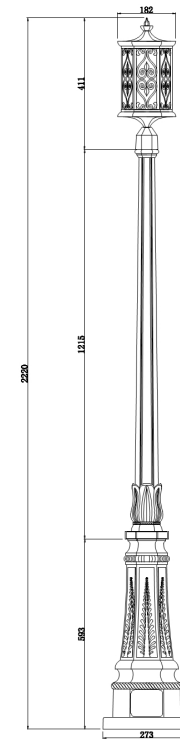

# Instruction

Collection: OUTDOOR  
Series: CANAL GRANDE  
Model: S102-220-61-R  
Mobile

- Mobile

1 x E27 (100W)

**MAYTONI**  
DECORATIVE LIGHTING

[www.maytoni.de](http://www.maytoni.de)