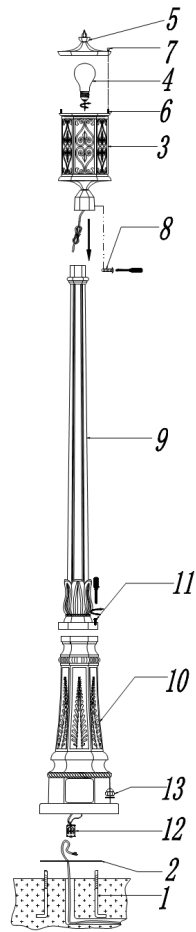

# Instruction

Collection: OUTDOOR  
Series: CANAL GRANDE  
Model: S102-220-61-R  
Mobile

- Mobile

1 x E27 (100W)

**MAYTONI**  
DECORATIVE LIGHTING

[www.maytoni.de](http://www.maytoni.de)