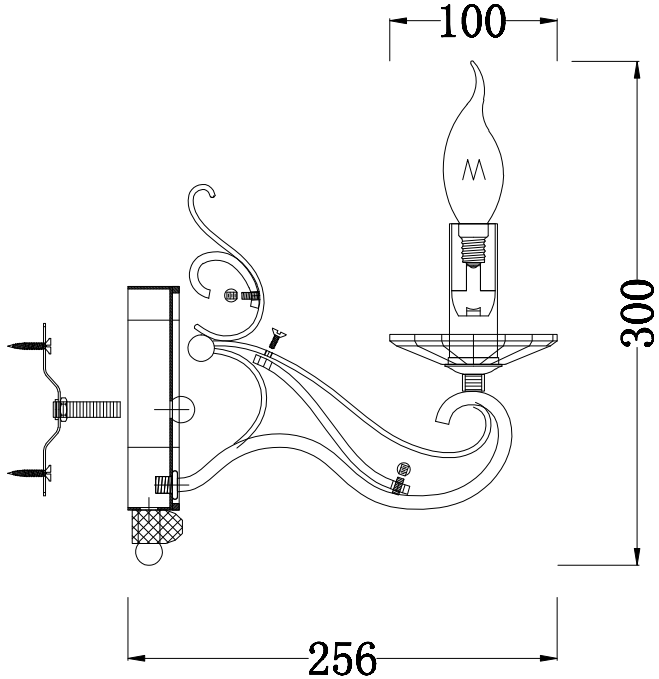

Instruction

Collection: House
Series: Carmen
Model: H106-01-R
Wall-mounted

1 x E14 (60w)

MAYTONI
DECORATIVE LIGHTING

www.maytoni.de