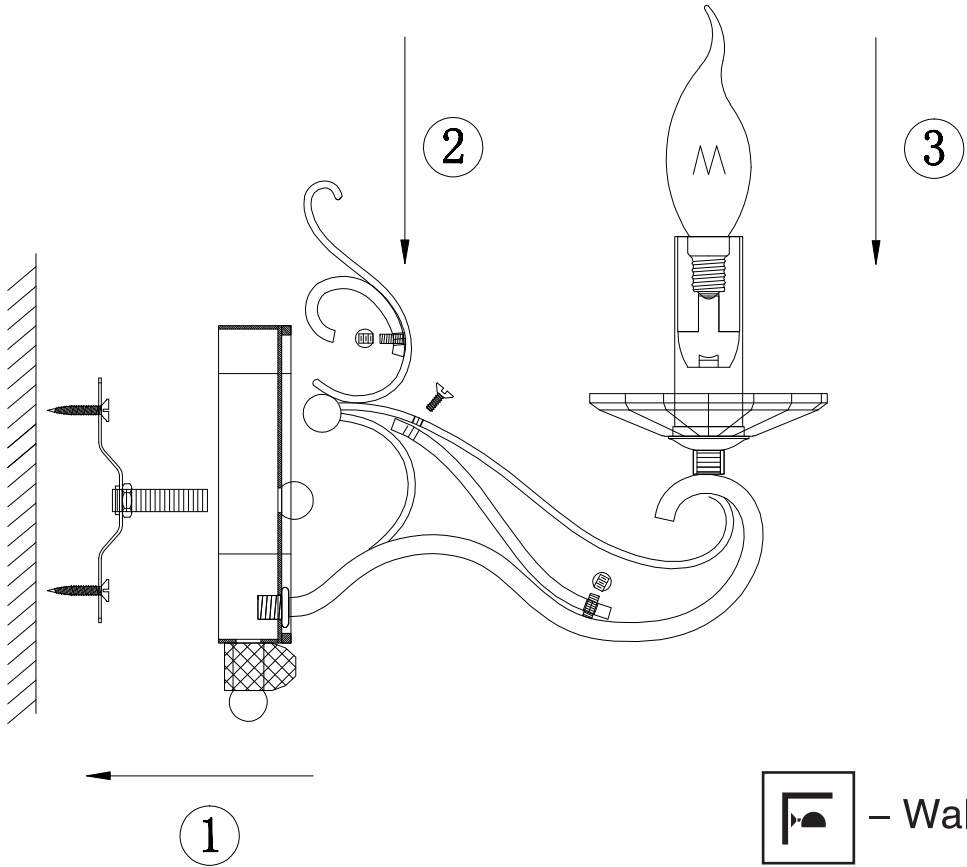

Instruction

Collection: House
Series: Carmen
Model: H106-01-R
Wall-mounted

1 x E14 (60w)

MAYTONI
DECORATIVE LIGHTING

www.maytoni.de