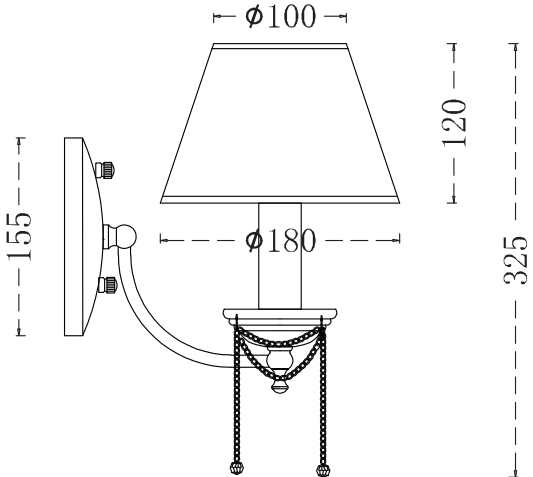

Instruction

Collection: Royal Classic
Series: Chester
Model: RC0100-WL-01-R
Wall-mounted

– Wall-mounted

1 x E14 (60w)

MAYTONI
DECORATIVE LIGHTING

www.maytoni.de