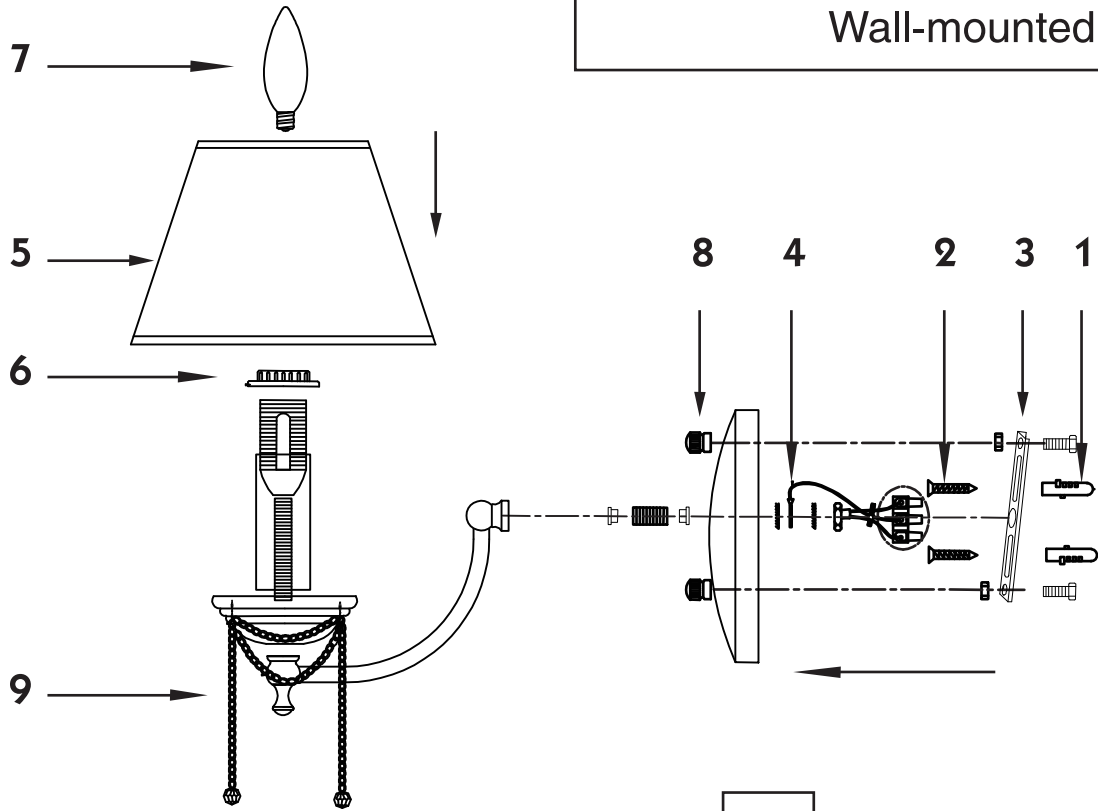

Instruction

Collection: Royal Classic
Series: Chester
Model: RC0100-WL-01-R
Wall-mounted

– Wall-mounted

1 x E14 (60w)

MAYTONI
DECORATIVE LIGHTING

www.maytoni.de