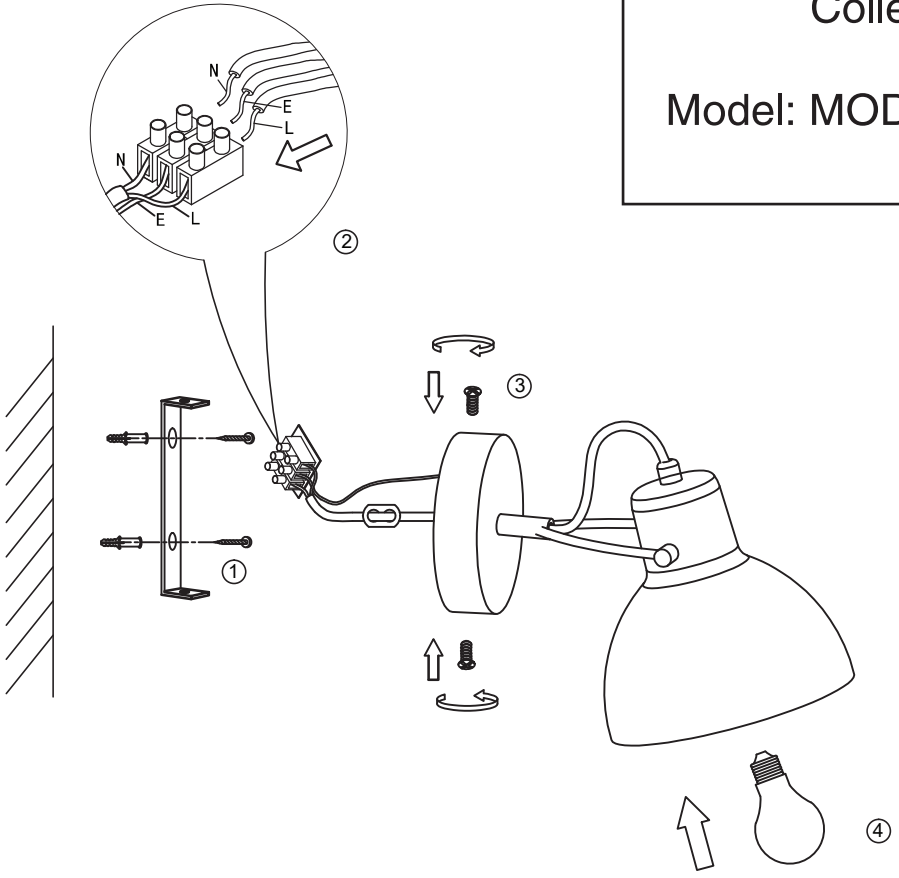

Instruction

Collection: Modern
Series: Daniel
Model: MOD407-WL-01-N
Wall

1 x E14 (40w)

MAYTONI
DECORATIVE LIGHTING
www.maytoni.de