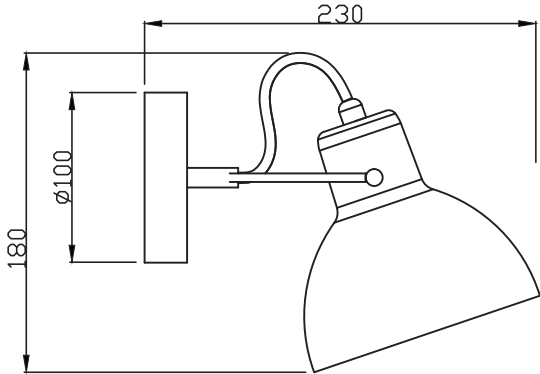

Instruction

Collection: Modern
Series: Daniel
Model: MOD407-WL-01-N
Wall

1 x E14 (40w)

MAYTONI
DECORATIVE LIGHTING
www.maytoni.de