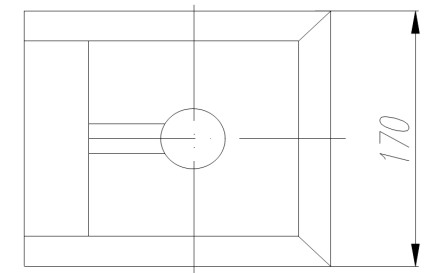

Instruction

Collection: LOFT
Series: DELPHI
Model: T354-WL-01-B
Wall

- Wall

1 x E27 (60W)

MAYTONI
DECORATIVE LIGHTING

www.maytoni.de