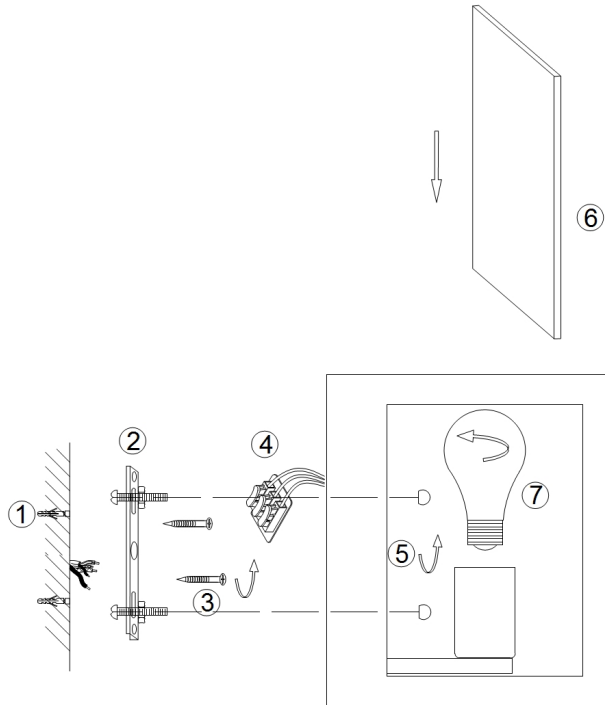

Instruction

Collection: LOFT
Series: DELPHI
Model: T354-WL-01-B
Wall

- Wall

1 x E27 (60W)

MAYTONI
DECORATIVE LIGHTING

www.maytoni.de