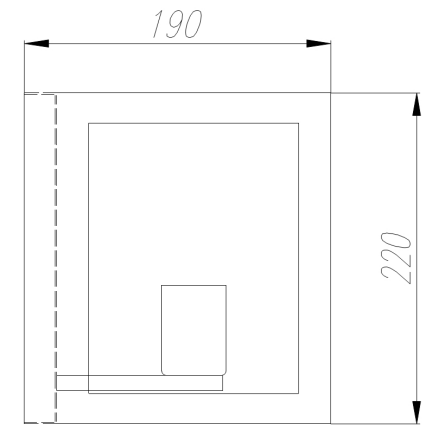

Instruction

Collection: LOFT
Series: DELPHI
Model: T354-WL-01-B
Wall

- Wall

1 x E27 (60W)

MAYTONI
DECORATIVE LIGHTING

www.maytoni.de