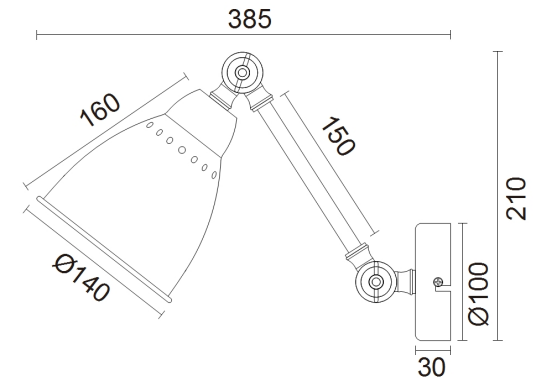

Instruction

Collection: MODERN
Series: DOMINO
Model: MOD142-WL-01-W
Wall

- Wall

1 x E27 (40W)

MAYTONI
DECORATIVE LIGHTING

www.maytoni.de