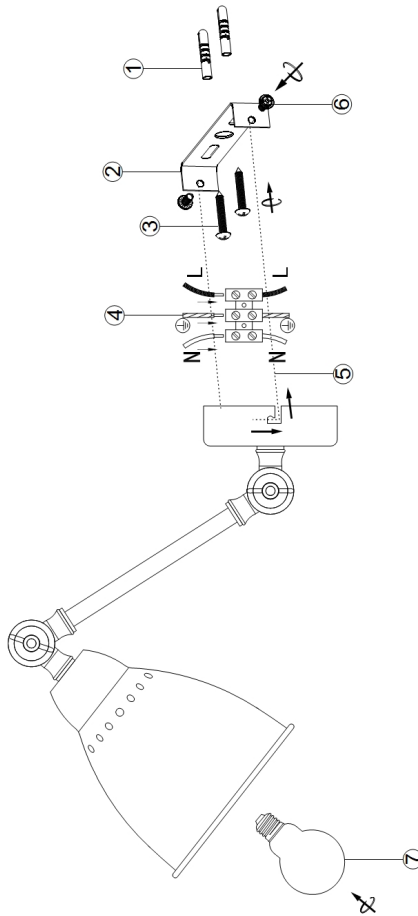

Instruction

Collection: MODERN
Series: DOMINO
Model: MOD142-WL-01-W
Wall

- Wall

1 x E27 (40W)

MAYTONI
DECORATIVE LIGHTING

www.maytoni.de