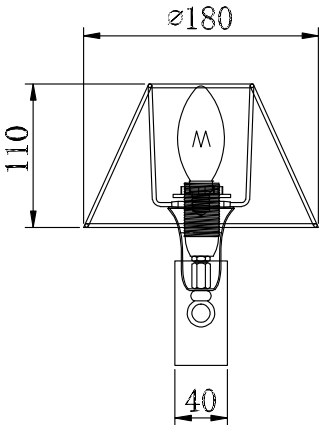

Instruction

Collection: Elegant
Series: Milea
Model: ARM132-WL-01-GR
Wall-mounted

1 x E14 (40w)

MAYTONI
DECORATIVE LIGHTING

www.maytoni.de