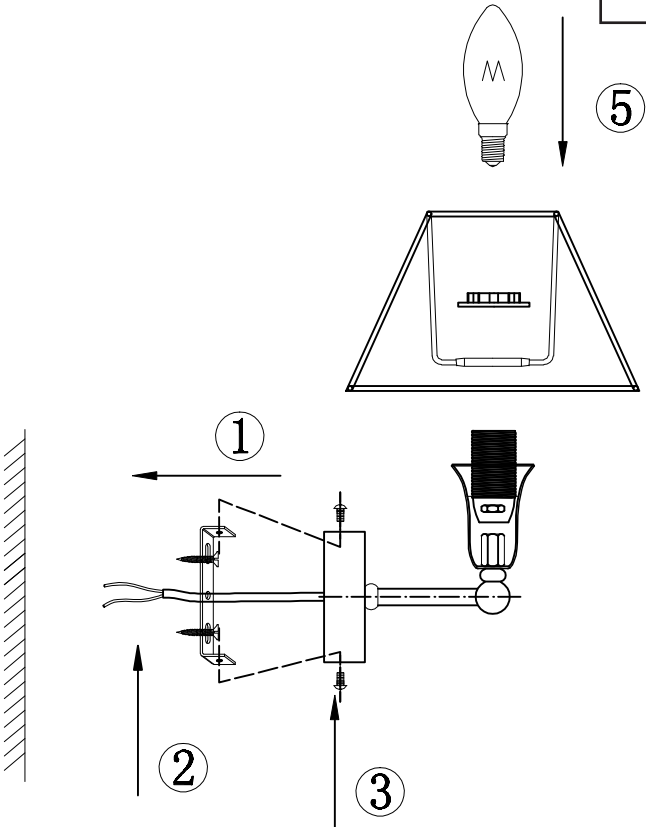

Instruction

Collection: Elegant
Series: Milea
Model: ARM132-WL-01-GR
Wall-mounted

1 x E14 (40w)

MAYTONI
DECORATIVE LIGHTING

www.maytoni.de