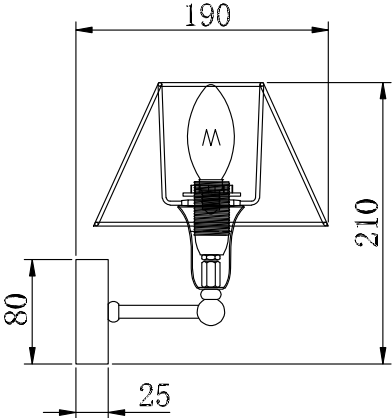

Instruction

Collection: Elegant
Series: Milea
Model: ARM132-WL-01-GR
Wall-mounted

1 x E14 (40w)

MAYTONI
DECORATIVE LIGHTING

www.maytoni.de