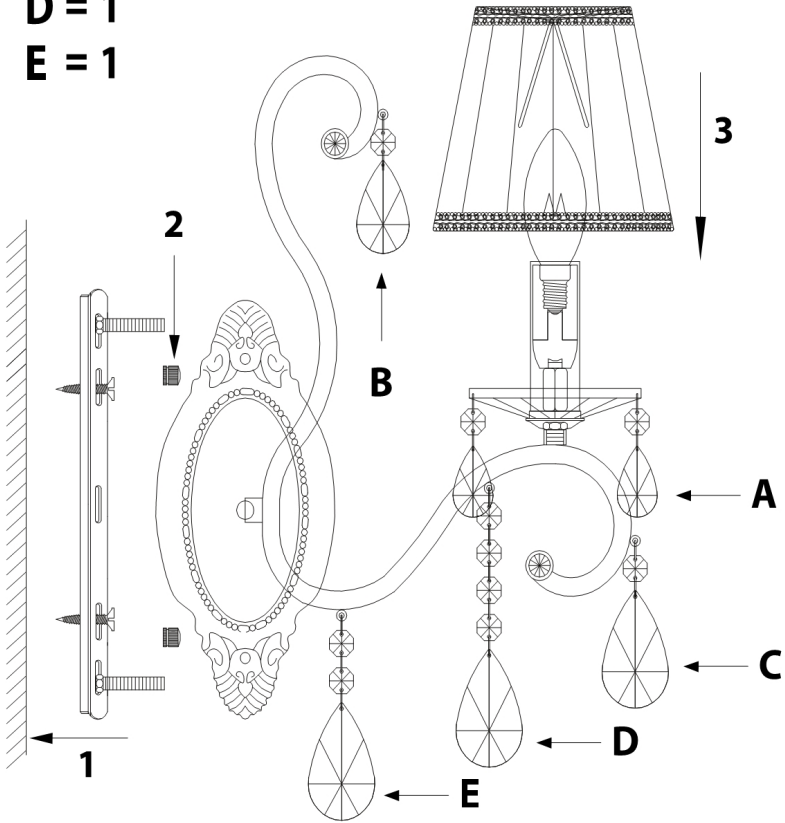

Instruction

Collection: ROYAL CLASSIC

Series: ESTELLE

Model: RC116-WL-01-R

Wall

A = 4

B = 1

C = 1

D = 1

E = 1

- Wall

1 x E14 (40W)

MAYTONI
DECORATIVE LIGHTING

www.maytoni.de