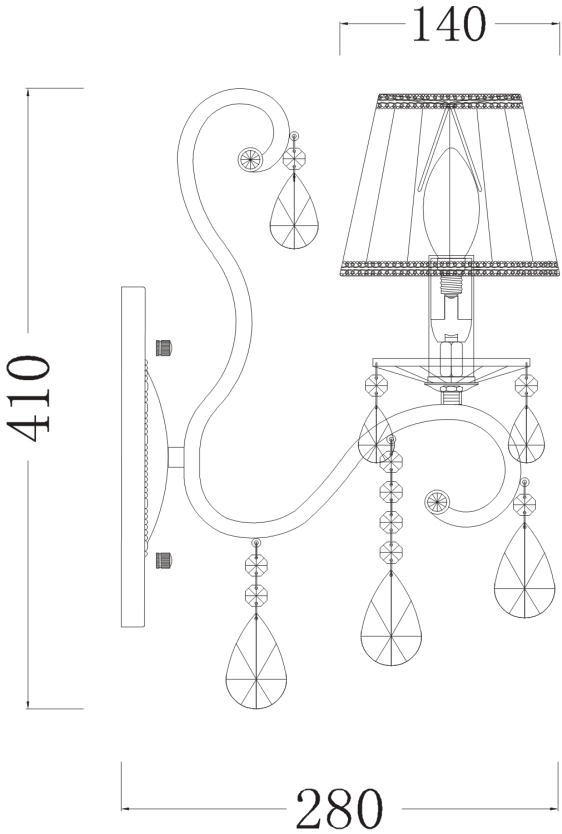

Instruction

Collection: ROYAL CLASSIC

Series: ESTELLE

Model: RC116-WL-01-R

Wall

A = 4

B = 1

C = 1

D = 1

E = 1

- Wall

1 x E14 (40W)

MAYTONI
DECORATIVE LIGHTING

www.maytoni.de