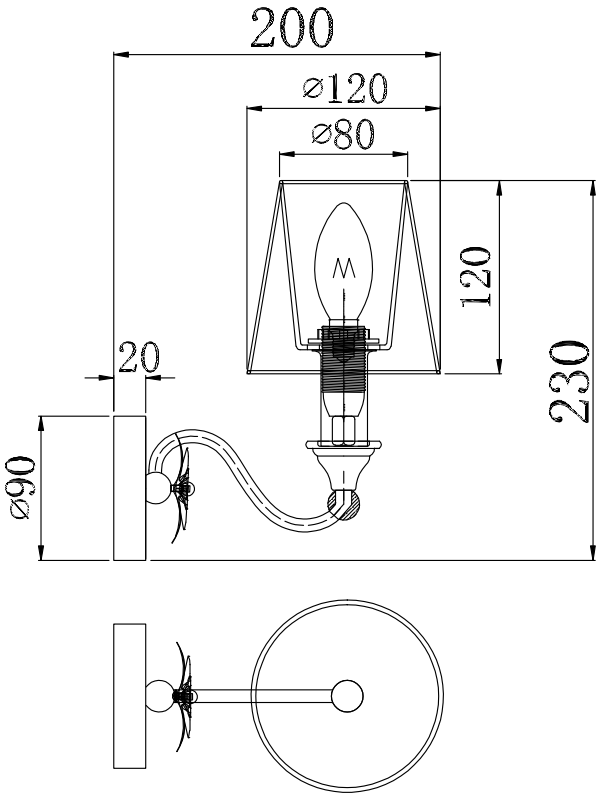

# Instruction

Collection: Elegant  
Series: Floret  
Model: ARM790-WL-01-W  
Wall-mounted

  
1 x E14 (40w)

**MAYTONI**  
DECORATIVE LIGHTING

[www.maytoni.de](http://www.maytoni.de)