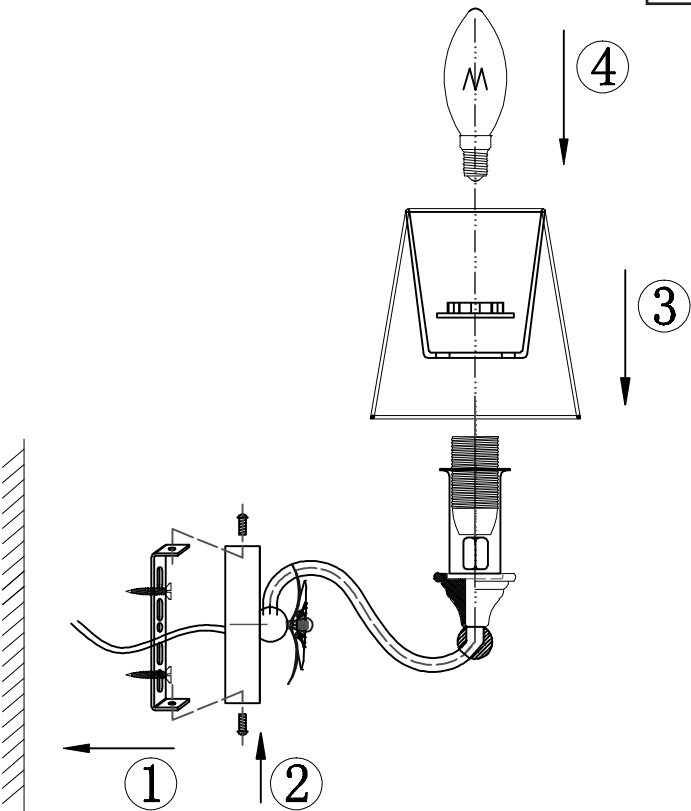

# Instruction

Collection: Elegant  
Series: Floret  
Model: ARM790-WL-01-W  
Wall-mounted

  
1 x E14 (40w)

**MAYTONI**  
DECORATIVE LIGHTING

[www.maytoni.de](http://www.maytoni.de)