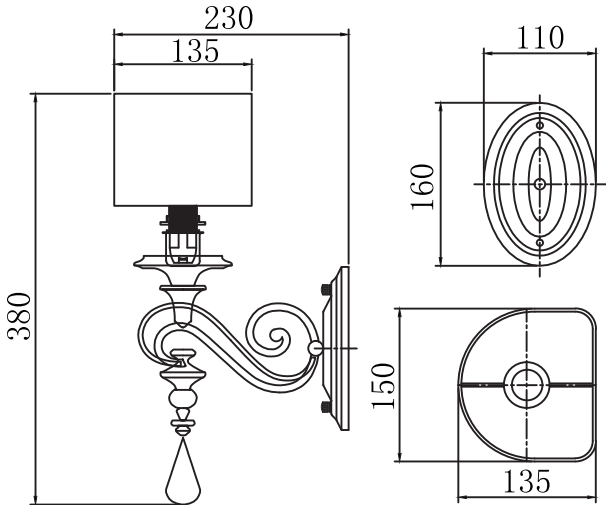

Instruction

Collection: House
Series: Gerda
Model: ARM044-01-G
Wall-mounted

A=1

1 x E14 (40w)

MAYTONI
DECORATIVE LIGHTING

www.maytoni.de