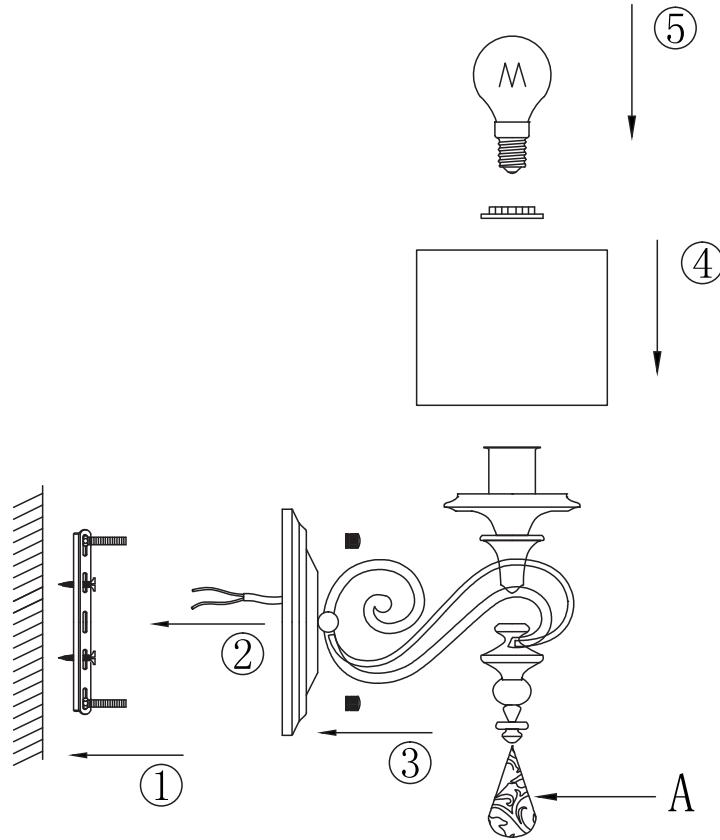

Instruction

Collection: House
Series: Gerda
Model: ARM044-01-G
Wall-mounted

A=1

1 x E14 (40w)

MAYTONI
DECORATIVE LIGHTING

www.maytoni.de